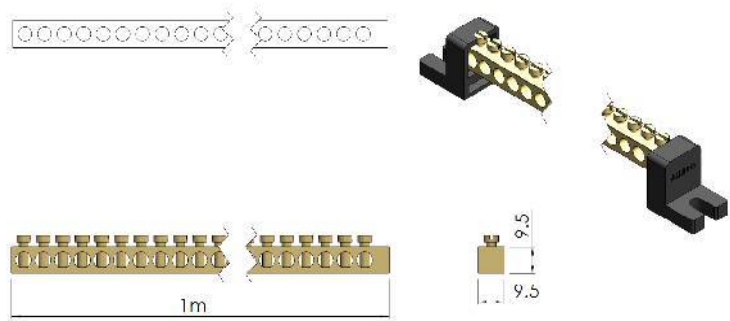

**Earth and Neutral Bars**

**Remarks:**  
Type T3 Insulator recommended as an optional extra.

Part Number	Description
301095	Brass Single Row Earth and Neutral Bar

**Remarks:**  
Type T3 Insulator recommended as an optional extra.

Part Number	Description
302125	Brass Double Row Earth and Neutral Bar

Enclosures
Hinges
Locks
Handles
Accessories
Rotary Operating Handles
Insulators
Transformer Equipment
Index