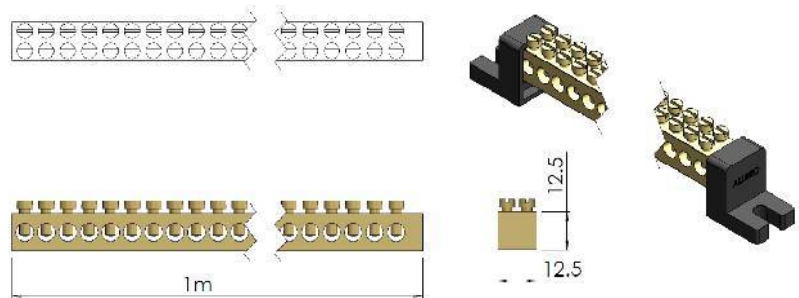

**Earth and Neutral Bars**

**Remarks:**  
Type T3 Insulator recommended as an optional extra.

Part Number	Description
301095	Brass Single Row Earth and Neutral Bar

**Remarks:**  
Type T3 Insulator recommended as an optional extra.

Part Number	Description
302125	Brass Double Row Earth and Neutral Bar

Enclosures
Hinges
Locks
Handles
Accessories
Rotary Operating Handles
Insulators
Transformer Equipment
Index