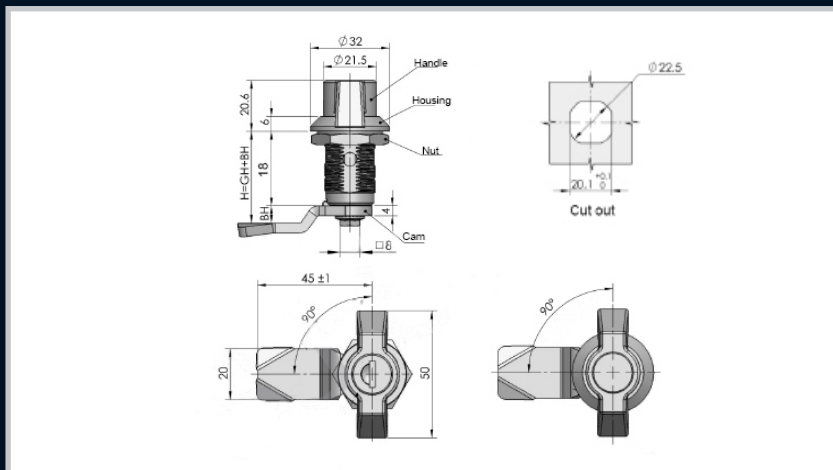

Wing Knob

Part Number	Description
22.3.25.W/K	Key Lockable wing knob

Part Number	Description
22.3.28.K/N.B	Knob handle
22.3.25.L/W	Quarter-turn wing knob , Large

Part Number	Description
22.2.25.B/K	Push Button Latch Lockable