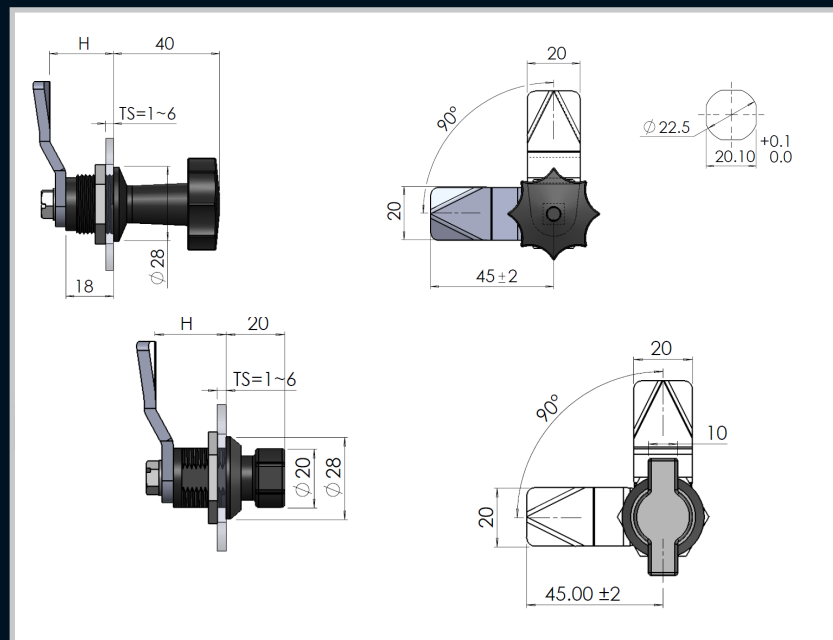

Wing Knob

Part Number	Description
22.3.25.W/K	Key Lockable wing knob

Part Number	Description
22.3.28.K/N.B	Knob handle
22.3.25.L/W	Quarter-turn wing knob , Large

Part Number	Description
22.2.25.B/K	Push Button Latch Lockable