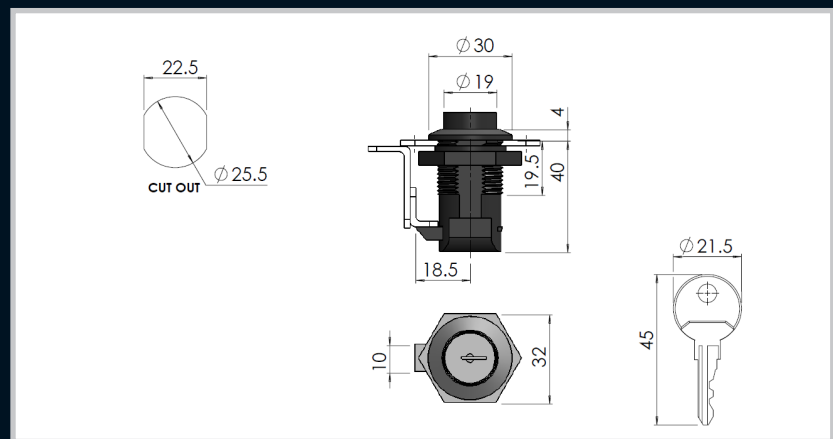

Wing Knob

Part Number	Description
22.3.25.W/K	Key Lockable wing knob

Part Number	Description
22.3.28.K/N.B	Knob handle
22.3.25.L/W	Quarter-turn wing knob , Large

Part Number	Description
22.2.25.B/K	Push Button Latch Lockable