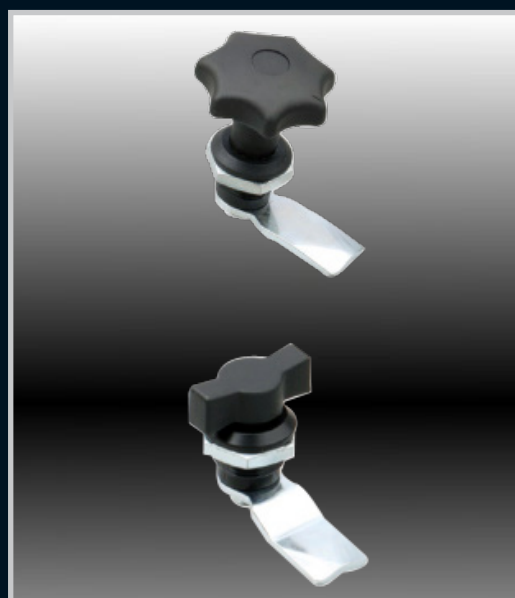

Wing Knob

Part Number	Description
22.3.25.W/K	Key Lockable wing knob

Part Number	Description
22.3.28.K/N.B	Knob handle
22.3.25.L/W	Quarter-turn wing knob , Large

Part Number	Description
22.2.25.B/K	Push Button Latch Lockable