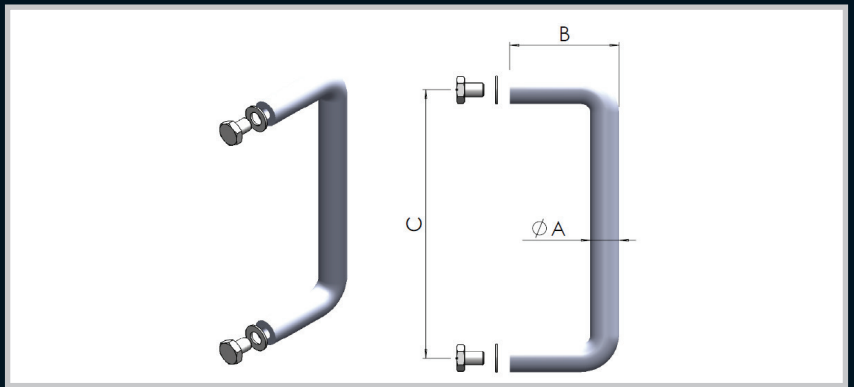

Part number	Material	A (mm)	B (mm)	C (mm)	Washer	Screw
1010041	Zinc,Chrome Plated	6	30	50	M4	M4 X 10
1010042	Zinc,Chrome Plated	6	30	75	M4	M4 X 10
1010142-8	Zinc,Chrome Plated	8	30	75	M4	M4 X 10
1010043	Zinc,Chrome Plated	10	40	100	M5	M5 X 12
1010044	Zinc,Chrome Plated	12	46	115	M6	M5 X 12
1010045	Zinc,Chrome Plated	12	60	200	M6	M5 X 12

Part number	Material	A (mm)	B (mm)	C (mm)	Washer	Screw
1010053	Zinc,Black Powder Coated	10	40	100	M5	M5 X 12

Part Number Chrome	Part Number Stainless Steel	Material	L (mm)
1010061	1010066	Zinc	87
1010062	1010067	Zinc	100
1010063	1010068	Zinc	120
1010064	1010069	Zinc	135
1010065	1010070	Zinc	150

\* H=41.5mm  
Ø=9

Enclosures

Hinges

Locks

Handles

Accessories

Rotary Operating Handles

Insulators