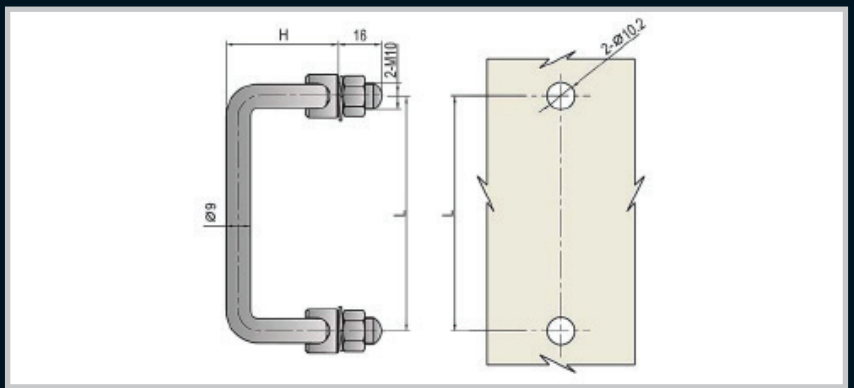

Part number	Material	A (mm)	B (mm)	C (mm)	Washer	Screw
1010041	Zinc,Chrome Plated	6	30	50	M4	M4 X 10
1010042	Zinc,Chrome Plated	6	30	75	M4	M4 X 10
1010142-8	Zinc,Chrome Plated	8	30	75	M4	M4 X 10
1010043	Zinc,Chrome Plated	10	40	100	M5	M5 X 12
1010044	Zinc,Chrome Plated	12	46	115	M6	M5 X 12
1010045	Zinc,Chrome Plated	12	60	200	M6	M5 X 12

Part number	Material	A (mm)	B (mm)	C (mm)	Washer	Screw
1010053	Zinc,Black Powder Coated	10	40	100	M5	M5 X 12

Part Number Chrome	Part Number Stainless Steel	Material	L (mm)
1010061	1010066	Zinc	87
1010062	1010067	Zinc	100
1010063	1010068	Zinc	120
1010064	1010069	Zinc	135
1010065	1010070	Zinc	150

\* H=41.5mm  
Ø=9

Enclosures

Hinges

Locks

Handles

Accessories

Rotary Operating Handles

Insulators