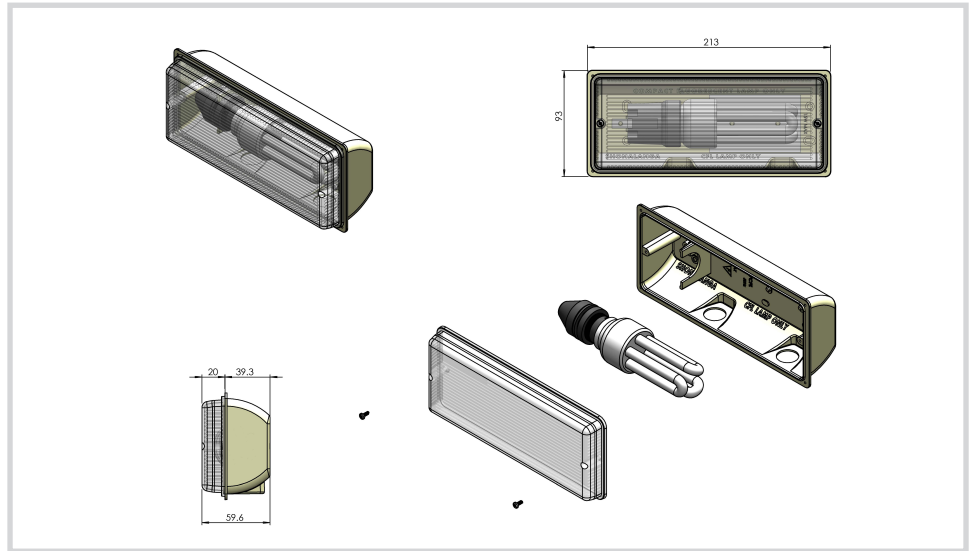

Slimline Bulkhead

Part number	Description
BUL-SLIMLINE	Slimline Bulkhead

- Material: Polycarbonate Lid, ABS base