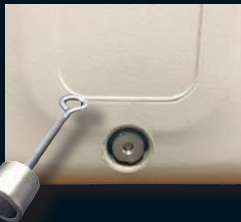

Door Stay

Compression latch to keep the lid up automatically

Stainless steel mounting bracket

The enclosure comes standard with a wall mounting bracket. Pole mounting bracket can be ordered separately.

Mechanical standard lock

Coded Nuts (1000 variations) with magnetic caps works like coded wheel mag nuts

Internal Hinges

Cannot be compromised from outside, increasing security

Part Number	Description	H (mm)	W (mm)	D (mm)
040-906	AllVault empty with mechanical nut (IP 66)	581	403	201
018-042	AllVault magnetic key	-	-	-
040-950	AllVault pole bracket set	-	-	-