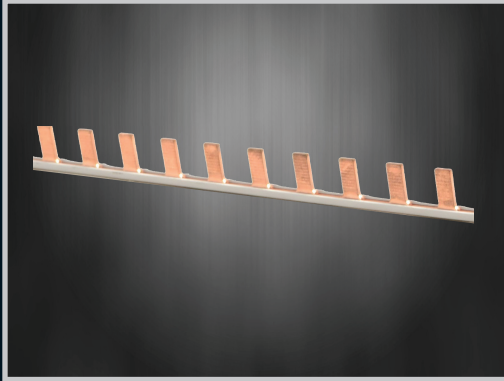

Enclosures

Hinges

Locks

Handles

Accessories

Rotary Operating Handles

Insulators

Transformer Equipment

Index

**Remarks:**  
Number of poles: 54

Part Number	Description	Material and Finish
010-103	Comb Jumper Bar	Insulated Copper

### Arrow Fastener

**Remarks:**  
Quarter - turn captive quick release fastener, for applications such as blanking plates in server cabinets.

Part Number	Description
1000110	Arrow fastener / Plastic stopper

Part number	Description
1000123	Single Lever Plate
1000136	Double Lever Plate