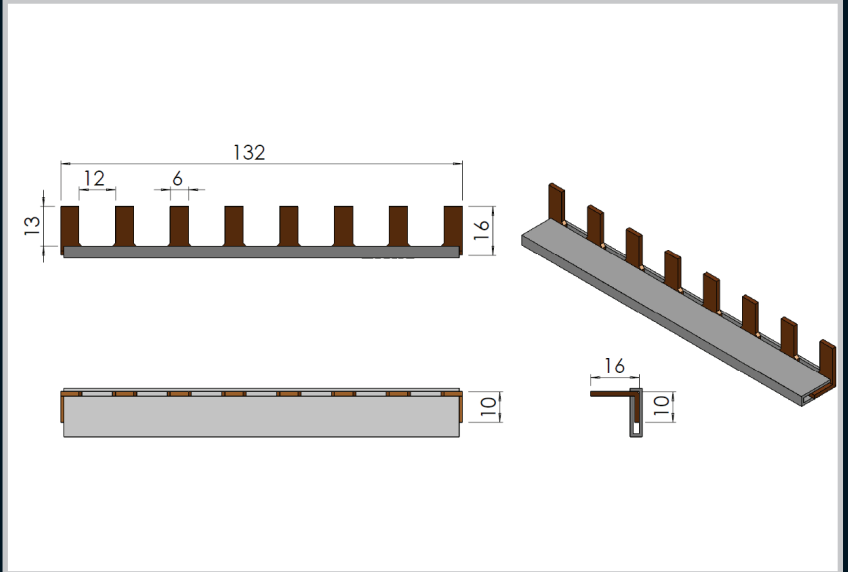

Index

**Remarks:**  
Number of poles: 54

Part Number	Description	Material and Finish
010-103	Comb Jumper Bar	Insulated Copper

### Arrow Fastener

**Remarks:**  
Quarter - turn captive quick release fastener, for applications such as blanking plates in server cabinets.

Part Number	Description
1000110	Arrow fastener / Plastic stopper

Part number	Description
1000123	Single Lever Plate
1000136	Double Lever Plate