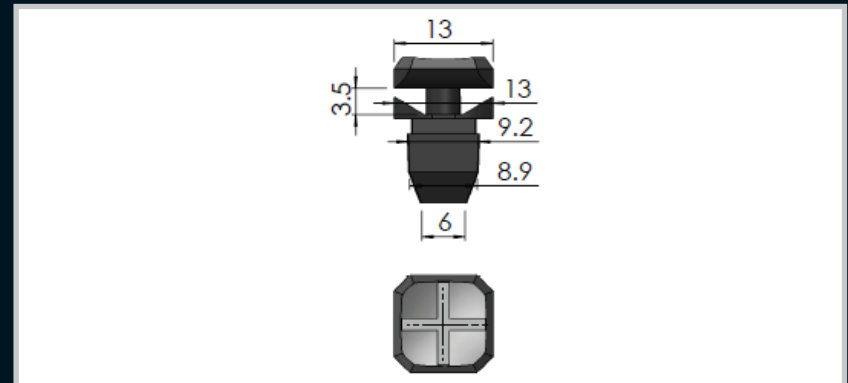

Index

**Remarks:**  
Number of poles: 54

Part Number	Description	Material and Finish
010-103	Comb Jumper Bar	Insulated Copper

### Arrow Fastener

**Remarks:**  
Quarter - turn captive quick release fastener, for applications such as blanking plates in server cabinets.

Part Number	Description
1000110	Arrow fastener / Plastic stopper

Part number	Description
1000123	Single Lever Plate
1000136	Double Lever Plate