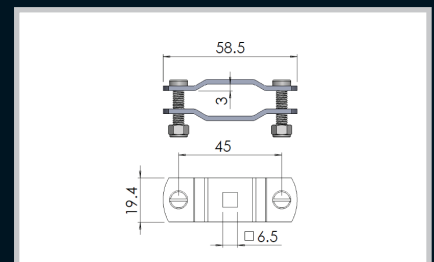

Index

**Remarks:**  
Number of poles: 54

Part Number	Description	Material and Finish
010-103	Comb Jumper Bar	Insulated Copper

### Arrow Fastener

**Remarks:**  
Quarter - turn captive quick release fastener, for applications such as blanking plates in server cabinets.

Part Number	Description
1000110	Arrow fastener / Plastic stopper

Part number	Description
1000123	Single Lever Plate
1000136	Double Lever Plate