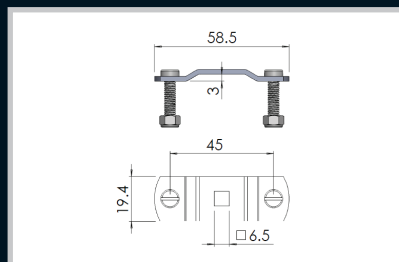

Index

**Remarks:**  
Number of poles: 54

Part Number	Description	Material and Finish
010-103	Comb Jumper Bar	Insulated Copper

### Arrow Fastener

**Remarks:**  
Quarter - turn captive quick release fastener, for applications such as blanking plates in server cabinets.

Part Number	Description
1000110	Arrow fastener / Plastic stopper

Part number	Description
1000123	Single Lever Plate
1000136	Double Lever Plate