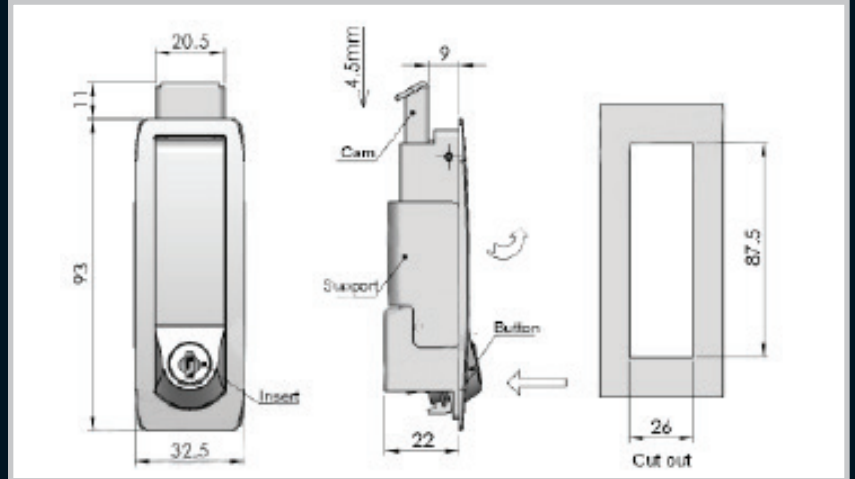

Enclosures

Hinges

Locks

Part Number	Description
87_2_09B/K	Key lockable push button handle. Sand blast black

Handles

Accessories

Rotary Operating  
Handles

Insulators

Transformer  
Equipment

Index

Part Number	Description
86_2_29B/K	Key lockable push handle with adjustable depth, black powder coated