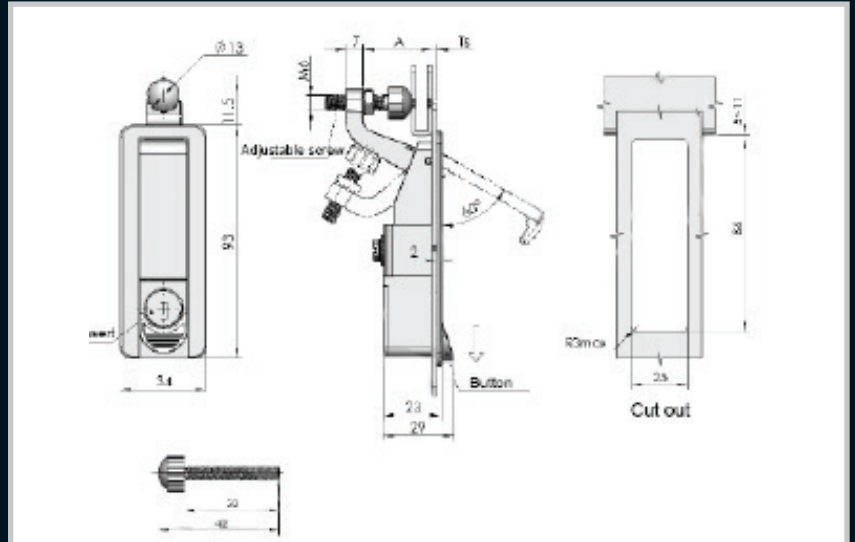

Enclosures

Hinges

Locks

Part Number	Description
87_2_09B/K	Key lockable push button handle. Sand blast black

Handles

Accessories

Rotary Operating  
Handles

Insulators

Transformer  
Equipment

Index

Part Number	Description
86_2_29B/K	Key lockable push handle with adjustable depth, black powder coated