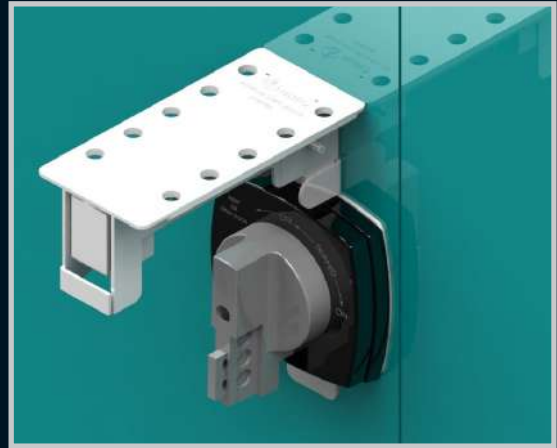

Enclosures

Size - Short

Hinges

Locks