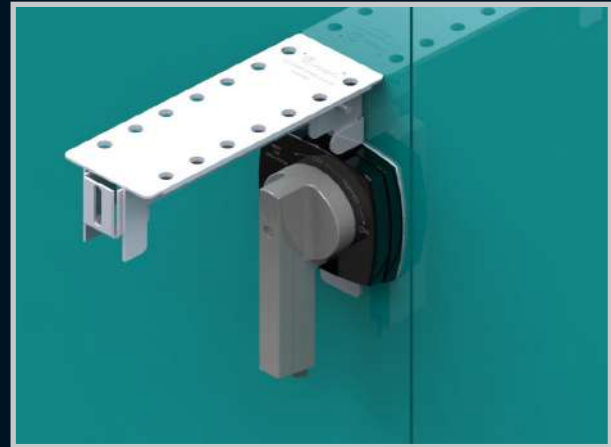

Transformer  
Equipment

Index

Part Number	Description
040-852	Terasaki E160A Small
040-853	Terasaki E250A Large

Additional lockout system used in conjunction with Allbro Rotary handles

## Size - Long

- Robust stainless steel Lockout device for door- mounted handle types
- Consist of a robust stainless steel kit to lockout the handle to prevent ny tampering
- 14 Padlocks for long handle
- Can be retro-fitted on existing or new installations as a removable or permanent fixture