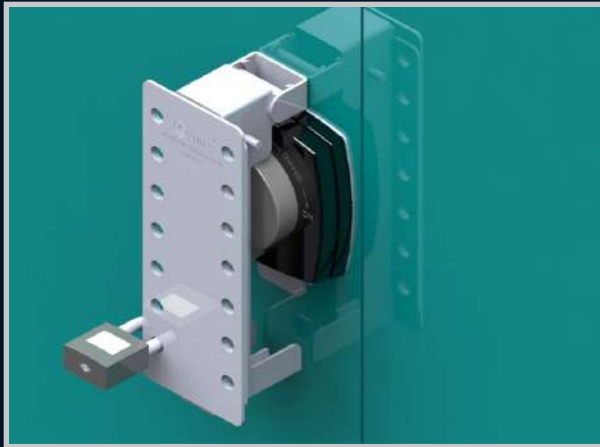

Transformer  
Equipment

Index

Part Number	Description
040-852	Terasaki E160A Small
040-853	Terasaki E250A Large

Additional lockout system used in conjunction with Allbro Rotary handles

## Size - Long

- Robust stainless steel Lockout device for door- mounted handle types
- Consist of a robust stainless steel kit to lockout the handle to prevent ny tampering
- 14 Padlocks for long handle
- Can be retro-fitted on existing or new installations as a removable or permanent fixture