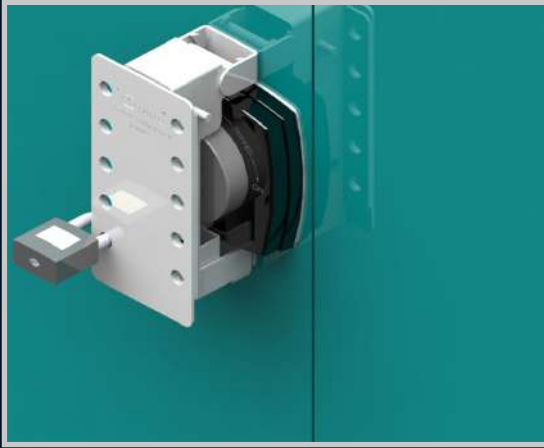

Enclosures

Size - Short

Hinges

Locks