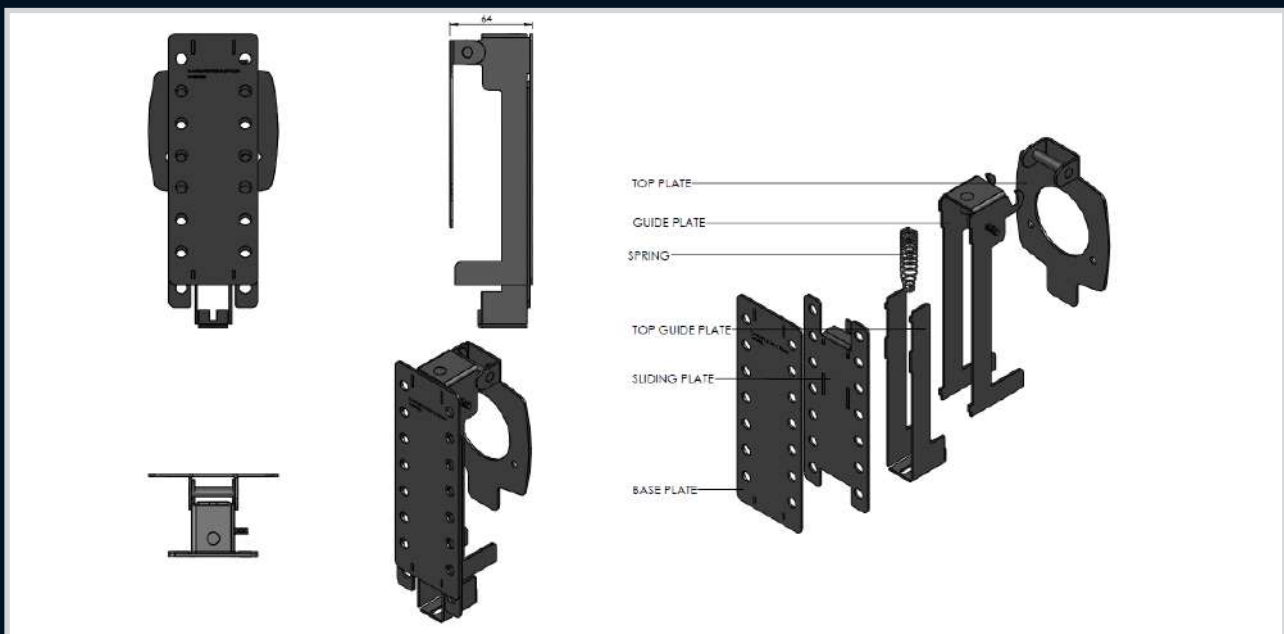

Index

Enclosures

Hinges

Locks

Handles

Accessories

Rotary Operating  
Handles

Insulators

Transformer  
Equipment

Index

Part Number	Description
040-852	Terasaki E160A Small
040-853	Terasaki E250A Large

Additional lockout system used in conjunction with Allbro Rotary handles

## Size - Long

- Robust stainless steel Lockout device for door- mounted handle types
- Consist of a robust stainless steel kit to lockout the handle to prevent ny tampering
- 14 Padlocks for long handle
- Can be retro-fitted on existing or new installations as a removable or permanent fixture