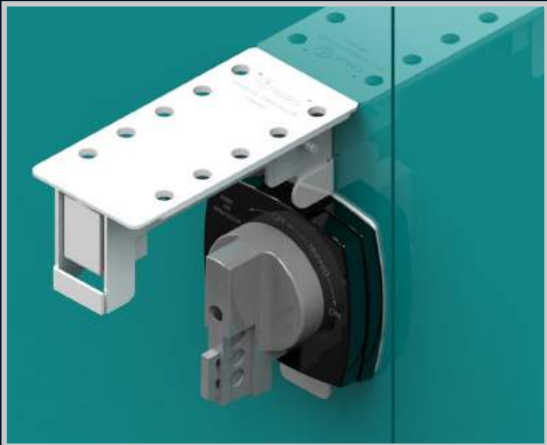

Additional lockout system used in conjunction with Allbro Rotary handles

## Size - Long

- Robust stainless steel Lockout device for door- mounted handle types
- Consist of a robust stainless steel kit to lockout the handle to prevent ny tampering
- 14 Padlocks for long handle
- Can be retro-fitted on existing or new installations as a removable or permanent fixture

Enclosures

Hinges

Locks

Handles

Accessories

Rotary Operating  
Handles

Insulators

Transformer  
Equipment

Index

Enclosures

**Size - Short**

Hinges

Locks

Handles

Accessories

Rotary Operating Handles