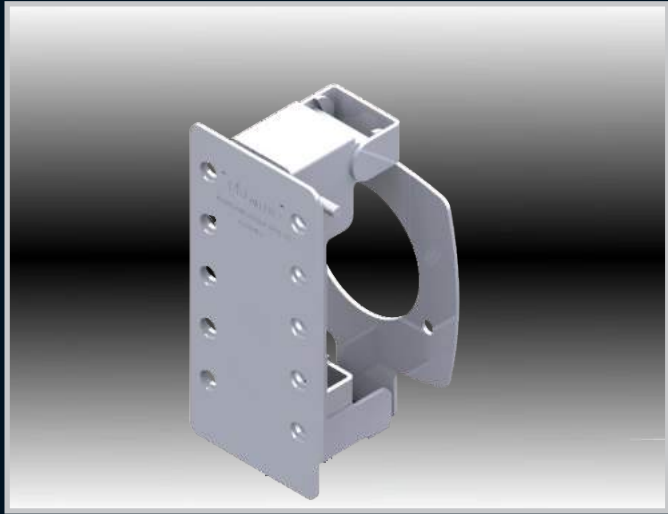

Additional lockout system used in conjunction with Allbro Rotary handles

## Size - Long

- Robust stainless steel Lockout device for door- mounted handle types
- Consist of a robust stainless steel kit to lockout the handle to prevent ny tampering
- 14 Padlocks for long handle
- Can be retro-fitted on existing or new installations as a removable or permanent fixture

Index

Enclosures

**Size - Short**

Hinges

Locks

Handles

Accessories

Rotary Operating Handles

Insulators

Transformer Equipment

Index

Part Number	Description
1011109	Plantsafe Handle Small
1011110	Plantsafe Handle Large