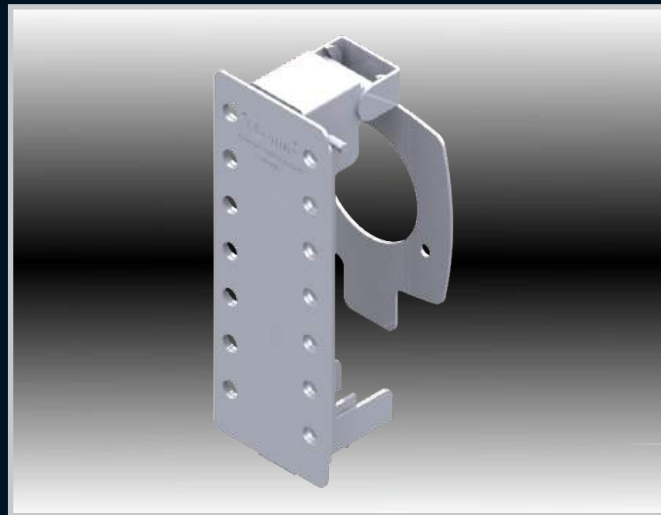

Additional lockout system used in conjunction with Allbro Rotary handles

## Size - Long

- Robust stainless steel Lockout device for door- mounted handle types
- Consist of a robust stainless steel kit to lockout the handle to prevent ny tampering
- 14 Padlocks for long handle
- Can be retro-fitted on existing or new installations as a removable or permanent fixture