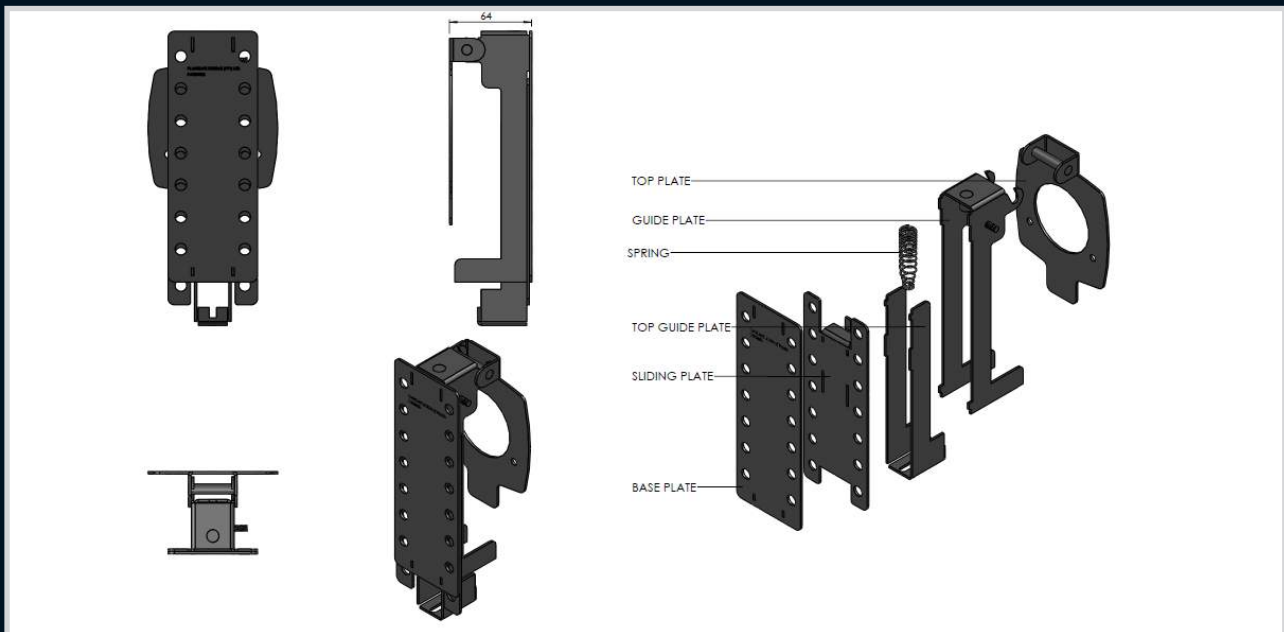

Additional lockout system used in conjunction with Allbro Rotary handles

## Size - Long

- Robust stainless steel Lockout device for door- mounted handle types
- Consist of a robust stainless steel kit to lockout the handle to prevent ny tampering
- 14 Padlocks for long handle
- Can be retro-fitted on existing or new installations as a removable or permanent fixture