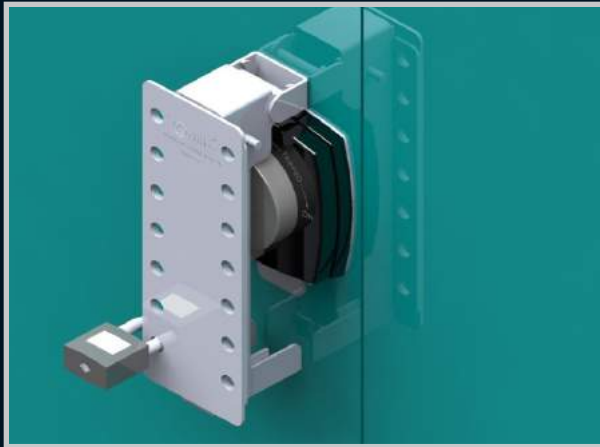

Additional lockout system used in conjunction with Allbro Rotary handles

## Size - Long

- Robust stainless steel Lockout device for door- mounted handle types
- Consist of a robust stainless steel kit to lockout the handle to prevent ny tampering
- 14 Padlocks for long handle
- Can be retro-fitted on existing or new installations as a removable or permanent fixture