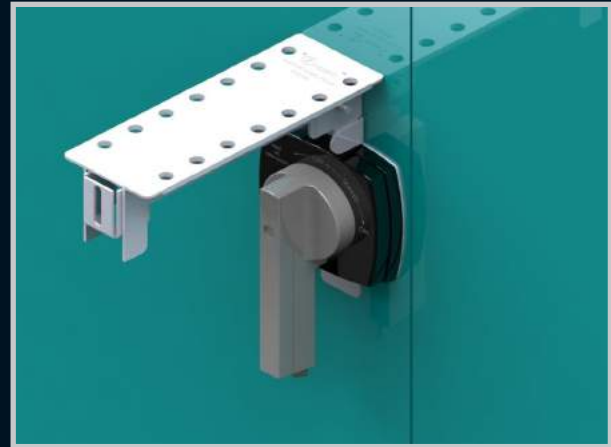

Additional lockout system used in conjunction with Allbro Rotary handles

## Size - Long

- Robust stainless steel Lockout device for door- mounted handle types
- Consist of a robust stainless steel kit to lockout the handle to prevent ny tampering
- 14 Padlocks for long handle
- Can be retro-fitted on existing or new installations as a removable or permanent fixture