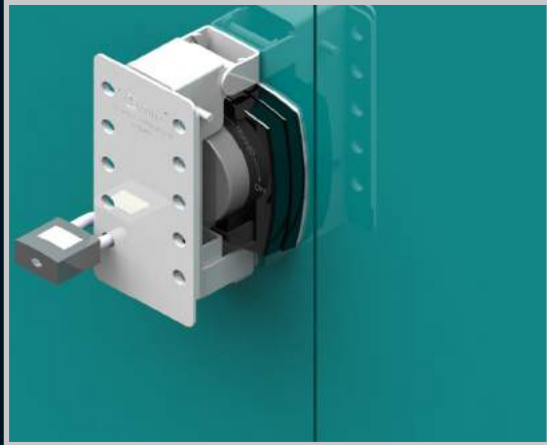

Additional lockout system used in conjunction with Allbro Rotary handles

## Size - Long

- Robust stainless steel Lockout device for door- mounted handle types
- Consist of a robust stainless steel kit to lockout the handle to prevent ny tampering
- 14 Padlocks for long handle
- Can be retro-fitted on existing or new installations as a removable or permanent fixture

Enclosures

Hinges

Locks

Handles

Accessories

Rotary Operating  
Handles

Insulators

Transformer  
Equipment

Index

Enclosures

**Size - Short**

Hinges

Locks

Handles

Accessories

Rotary Operating Handles