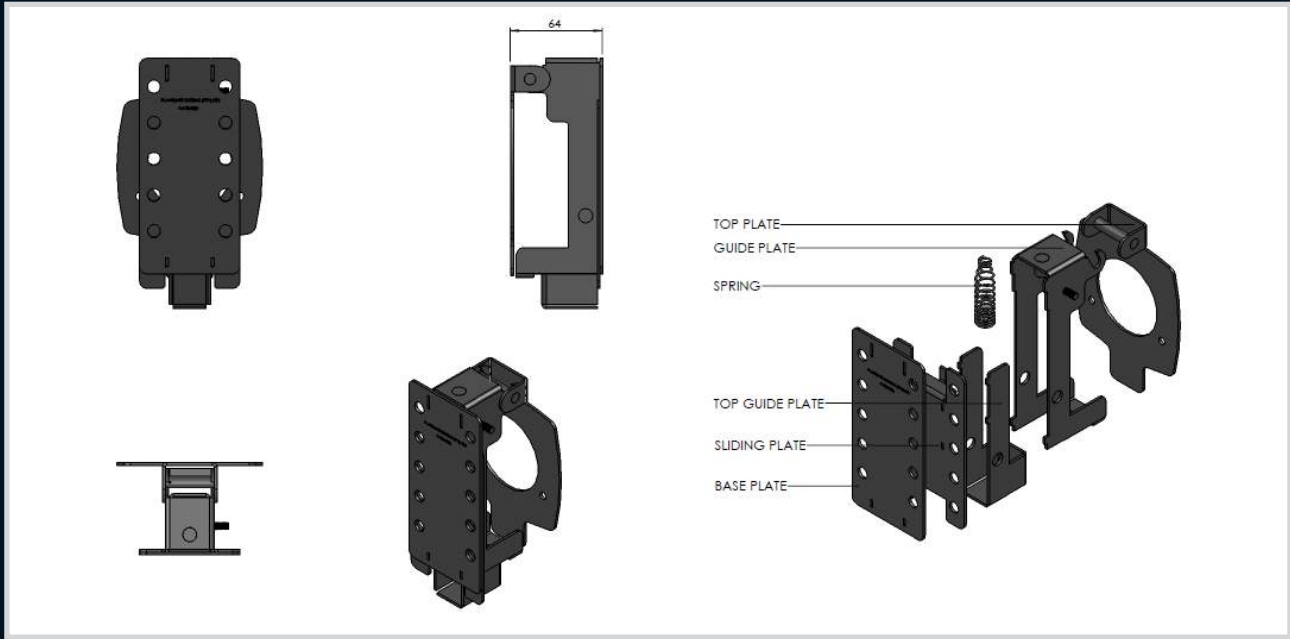

## Size - Long

- Robust stainless steel Lockout device for door- mounted handle types
- Consist of a robust stainless steel kit to lockout the handle to prevent ny tampering
- 14 Padlocks for long handle
- Can be retro-fitted on existing or new installations as a removable or permanent fixture

Index

Enclosures

**Size - Short**

Hinges

Locks

Handles

Accessories

Rotary Operating Handles