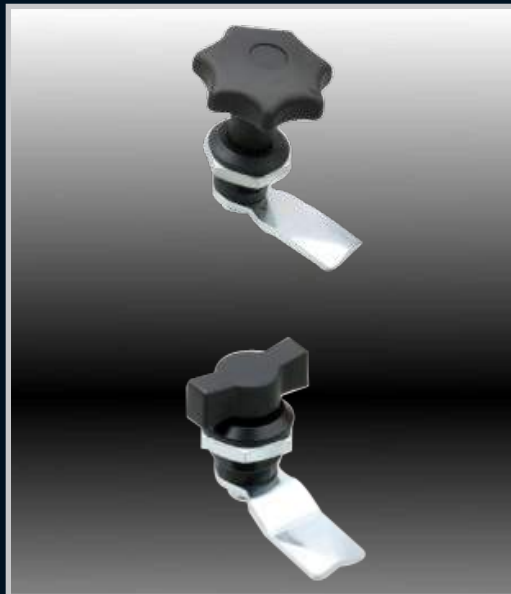

Wing Knob

Part Number	Description
22.3.25.W/K	Key Lockable wing knob

Part Number	Description
22.3.28.K/N.B	Knob handle
22.3.25.L/W	Quarter-turn wing knob , Large

Part Number	Description
22.2.25.B/K	Push Button Latch Lockable

Enclosures

Hinges

Locks

Handles

Accessories

Rotary Operating
Handles

Insulators

Transformer
Equipment