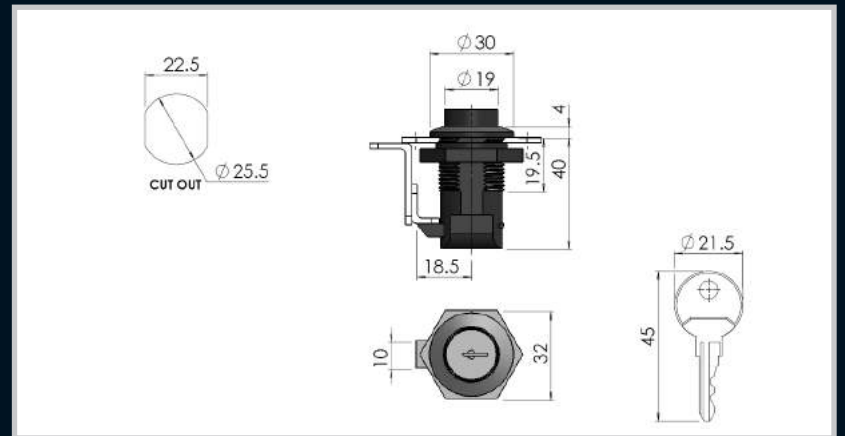

Wing Knob

Part Number	Description
22.3.25.W/K	Key Lockable wing knob

Part Number	Description
22.3.28.K/N.B	Knob handle
22.3.25.L/W	Quarter-turn wing knob , Large

Part Number	Description
22.2.25.B/K	Push Button Latch Lockable