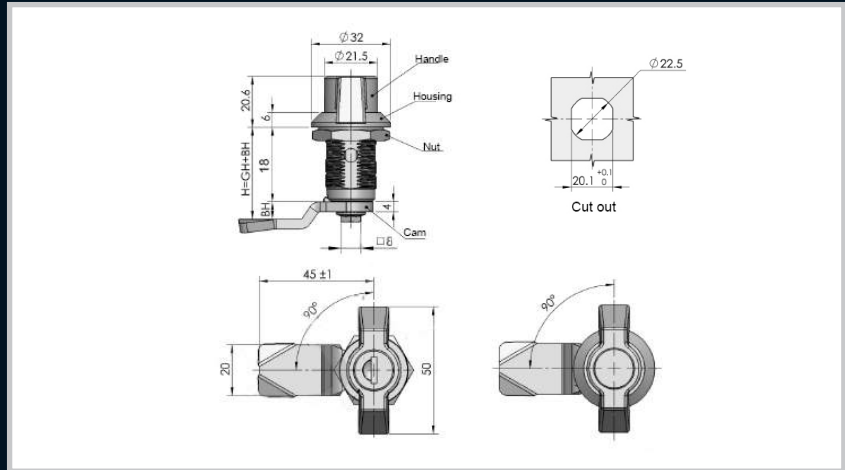

Wing Knob

Part Number	Description
22.3.25.W/K	Key Lockable wing knob

Part Number	Description
22.3.28.K/N.B	Knob handle
22.3.25.L/W	Quarter-turn wing knob , Large

Part Number	Description
22.2.25.B/K	Push Button Latch Lockable