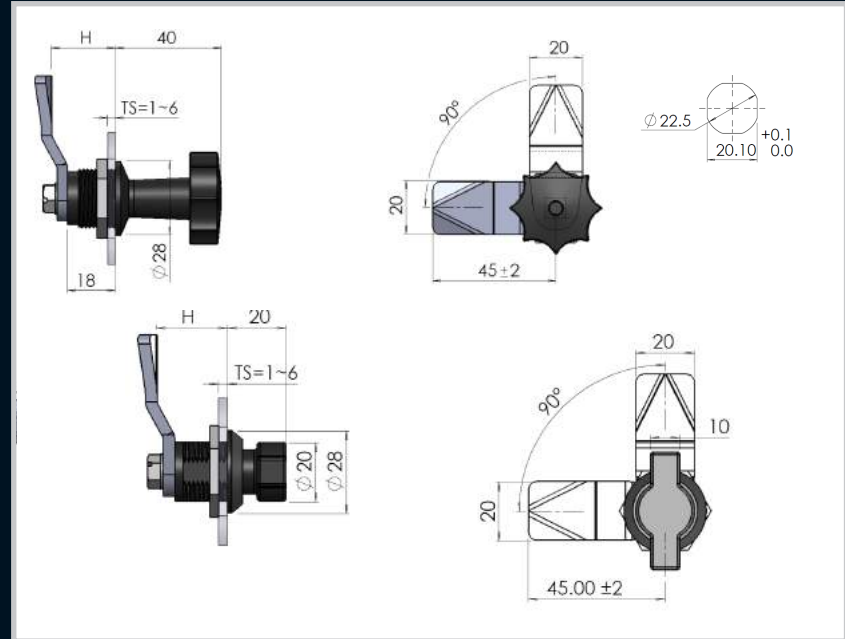

Wing Knob

Part Number	Description
22.3.25.W/K	Key Lockable wing knob

Part Number	Description
22.3.28.K/N.B	Knob handle
22.3.25.L/W	Quarter-turn wing knob , Large

Part Number	Description
22.2.25.B/K	Push Button Latch Lockable