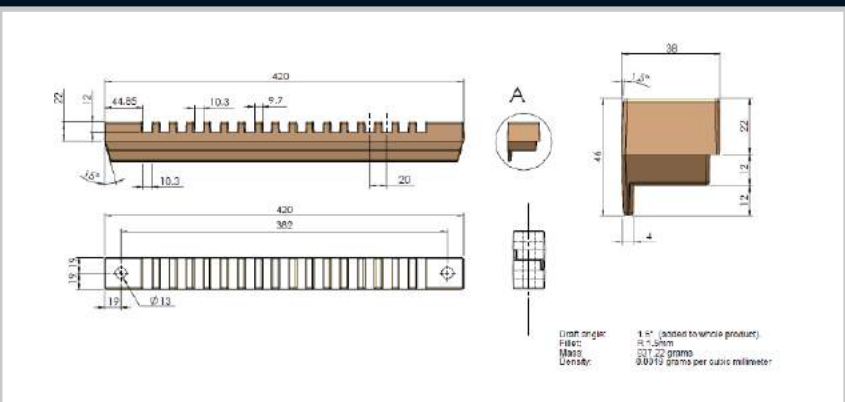

Part Number	Description
050-354	Red Stepped Insulator

Part Number	Description
050-172	Red stepped Insulator

Part Number	Description
070-309	UBS 10

- Enclosures
- Hinges
- Locks
- Handles
- Accessories
- Rotary Operating Handles
- Insulators
- Transformer Equipment
- Index