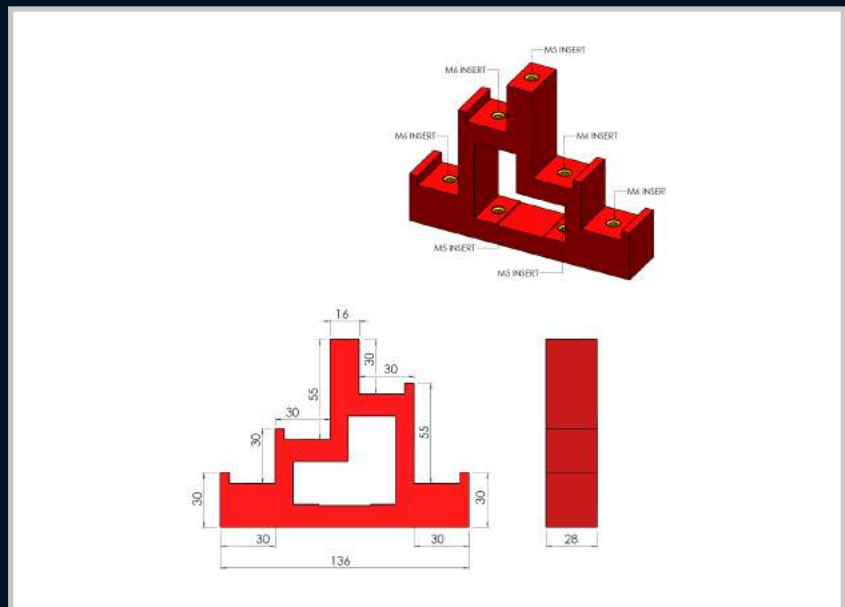

Part Number	Description
050-354	Red Stepped Insulator

Part Number	Description
050-172	Red stepped Insulator

Part Number	Description
070-309	UBS 10

- Enclosures
- Hinges
- Locks
- Handles
- Accessories
- Rotary Operating Handles
- Insulators
- Transformer Equipment
- Index