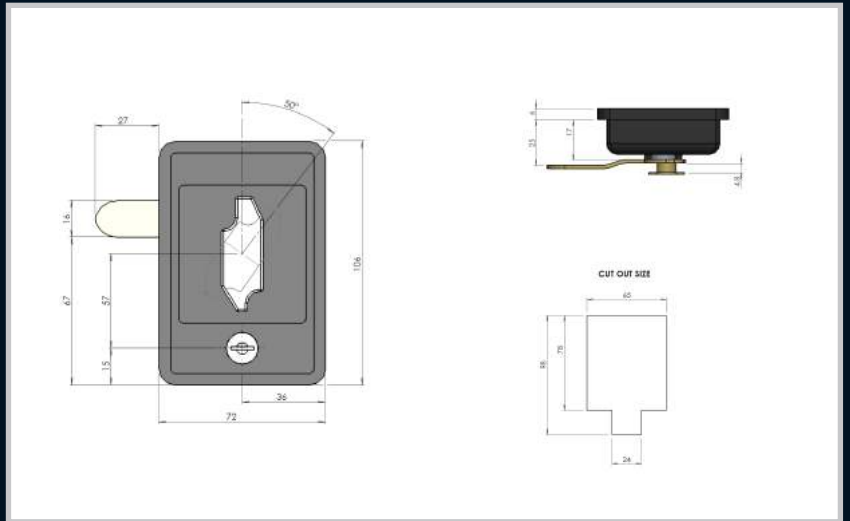

Index

Part Number	Description
100.1.58.C/K	Key lockable flush adjustable paddle latch with T- handle , Chrome

Part Number	Description
96.1.15/92268	Black zinc flush handle keyed 92268
96.1.15/CL001	Black zinc flush handle keyed CL001

Part Number	Description
115.1.105/92268	Black plastic flush handle keyed 92268
115.1.105/CL001	Black plastic flush handle keyed CL001