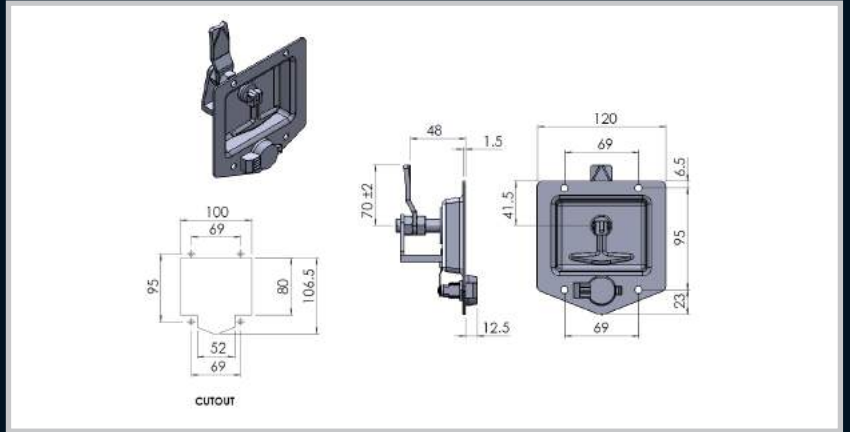

Index

Part Number	Description
100.1.58.C/K	Key lockable flush adjustable paddle latch with T- handle , Chrome

Part Number	Description
96.1.15/92268	Black zinc flush handle keyed 92268
96.1.15/CL001	Black zinc flush handle keyed CL001

Part Number	Description
115.1.105/92268	Black plastic flush handle keyed 92268
115.1.105/CL001	Black plastic flush handle keyed CL001