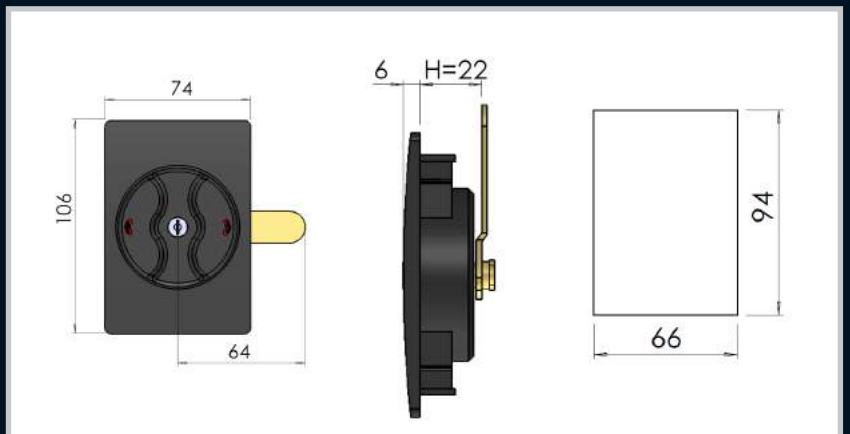

Index

Part Number	Description
100.1.58.C/K	Key lockable flush adjustable paddle latch with T- handle , Chrome

Part Number	Description
96.1.15/92268	Black zinc flush handle keyed 92268
96.1.15/CL001	Black zinc flush handle keyed CL001

Part Number	Description
115.1.105/92268	Black plastic flush handle keyed 92268
115.1.105/CL001	Black plastic flush handle keyed CL001