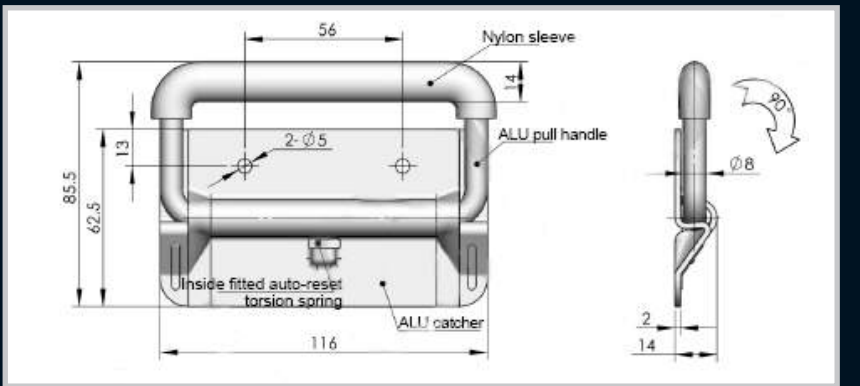

Transformer Equipment

Index

Part Number	Description
9401	Small
11002	Large

Part Number	Description
1010120	Black plastic with aluminium strip

Part Number	Description
56.116.S/H	Spring loaded flush grab handle