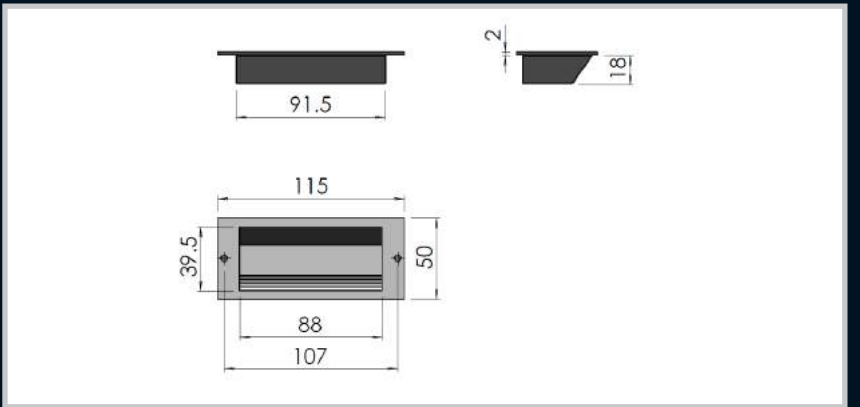

Transformer Equipment

Index

Part Number	Description
9401	Small
11002	Large

Part Number	Description
1010120	Black plastic with aluminium strip

Part Number	Description
56.116.S/H	Spring loaded flush grab handle