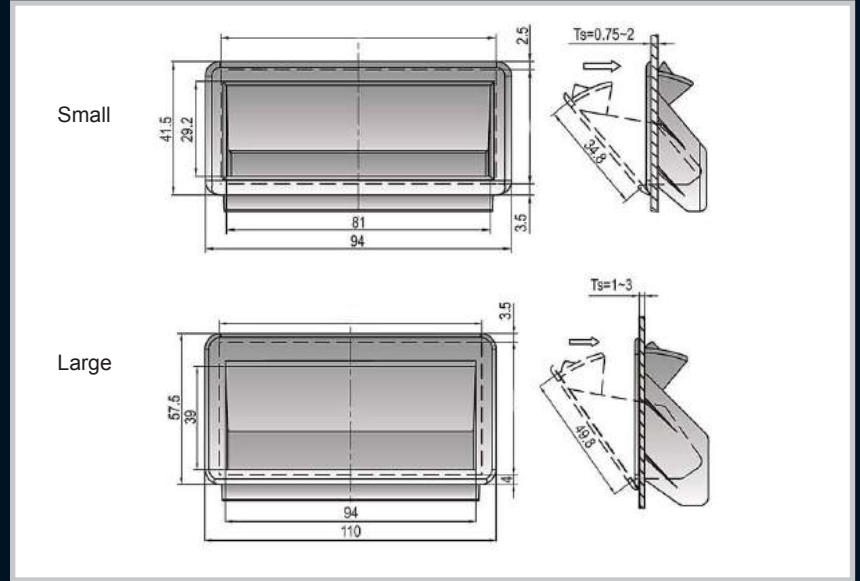

Transformer Equipment

Index

Part Number	Description
9401	Small
11002	Large

Part Number	Description
1010120	Black plastic with aluminium strip

Part Number	Description
56.116.S/H	Spring loaded flush grab handle