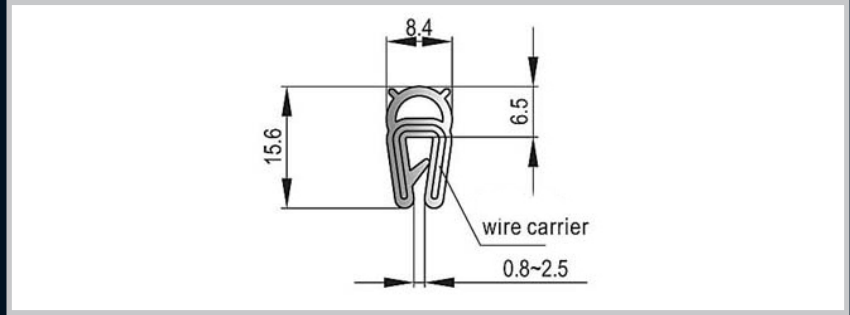

Part Number	Description
007-412	EPDM, With metal core, Soft foam rubber, black