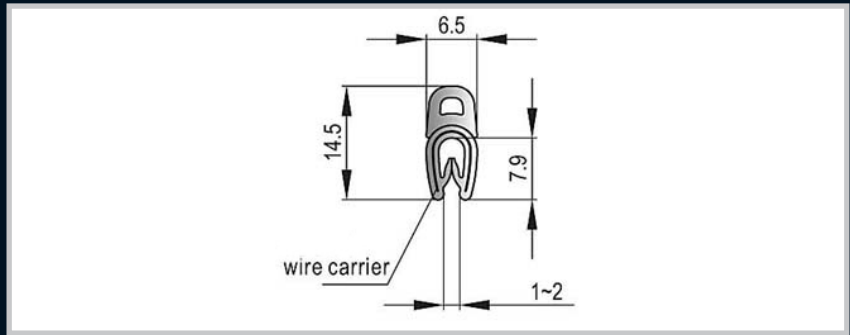

Insulators

Transformer  
Equipment

Index

**Remarks:**  
Top Mount

Part Number	Description
007-412	EPDM, With metal core, Soft foam rubber, black

**Remarks:**  
Top Mount

Part Number	Description
007-411	EPDM, With metal core, Soft foam rubber, black