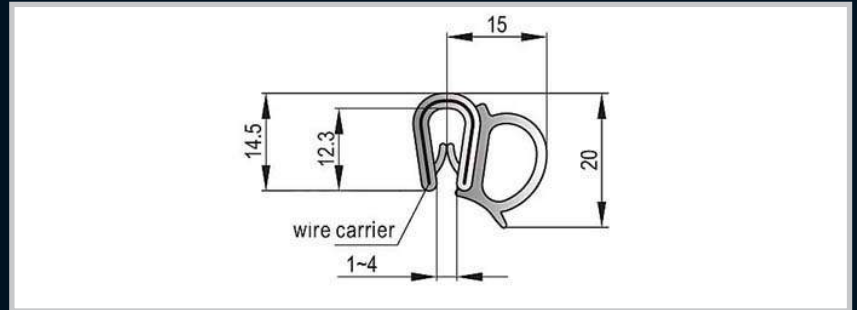

Enclosures