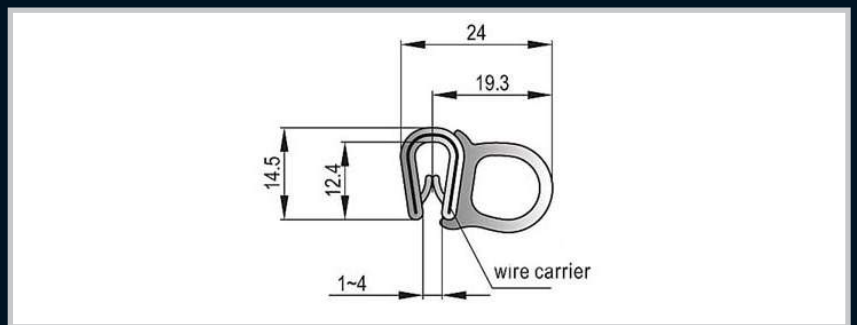

Remarks:
Side Mount

Part Number	Description
007-409	EPDM, With metal core, Soft foam rubber, black

Accessories

Rotary Operating
Handles