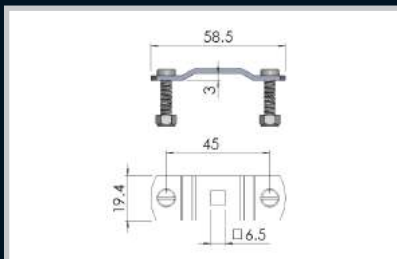

Index

**Remarks:**  
Number of poles: 54

Part Number	Description	Material and Finish
010-103	Comb Jumper Bar	Insulated Copper

### Arrow Fastener

**Remarks:**  
Quarter - turn captive quick release fastener, for applications such as blanking plates in server cabinets.

Part Number	Description
1000110	Arrow fastener / Plastic stopper

Part number	Description
1000123	Single Lever Plate
1000136	Double Lever Plate