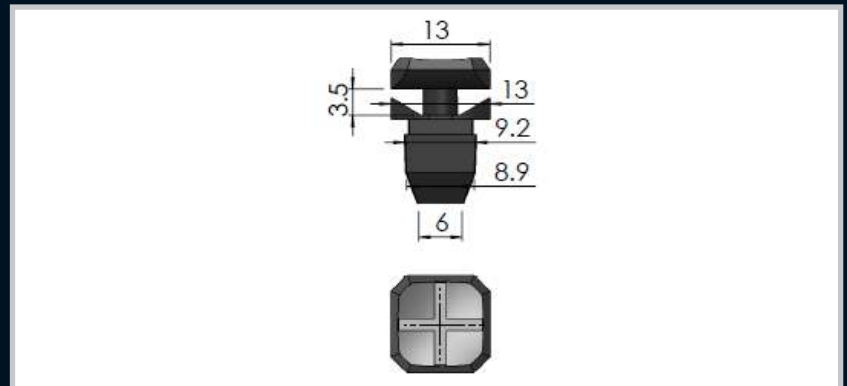

Index

**Remarks:**  
Number of poles: 54

Part Number	Description	Material and Finish
010-103	Comb Jumper Bar	Insulated Copper

### Arrow Fastener

**Remarks:**  
Quarter - turn captive quick release fastener, for applications such as blanking plates in server cabinets.

Part Number	Description
1000110	Arrow fastener / Plastic stopper

Part number	Description
1000123	Single Lever Plate
1000136	Double Lever Plate