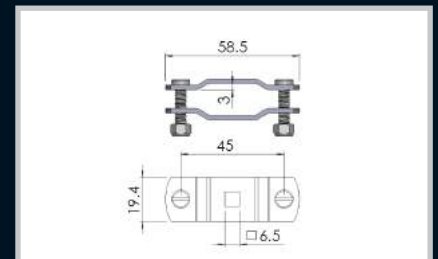

Index

**Remarks:**  
Number of poles: 54

Part Number	Description	Material and Finish
010-103	Comb Jumper Bar	Insulated Copper

### Arrow Fastener

**Remarks:**  
Quarter - turn captive quick release fastener, for applications such as blanking plates in server cabinets.

Part Number	Description
1000110	Arrow fastener / Plastic stopper

Part number	Description
1000123	Single Lever Plate
1000136	Double Lever Plate