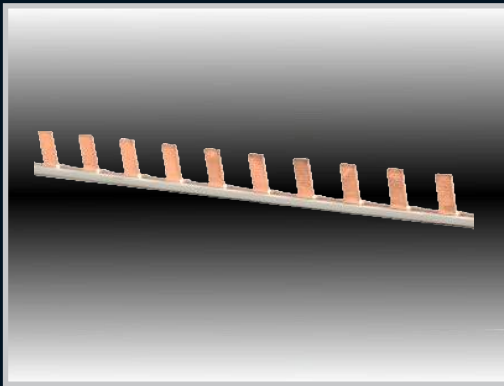

Enclosures

Hinges

Locks

Handles

Accessories

Rotary Operating Handles

Insulators

Transformer Equipment

Index

**Remarks:**  
Number of poles: 54

Part Number	Description	Material and Finish
010-103	Comb Jumper Bar	Insulated Copper

### Arrow Fastener

**Remarks:**  
Quarter - turn captive quick release fastener, for applications such as blanking plates in server cabinets.

Part Number	Description
1000110	Arrow fastener / Plastic stopper

Part number	Description
1000123	Single Lever Plate
1000136	Double Lever Plate