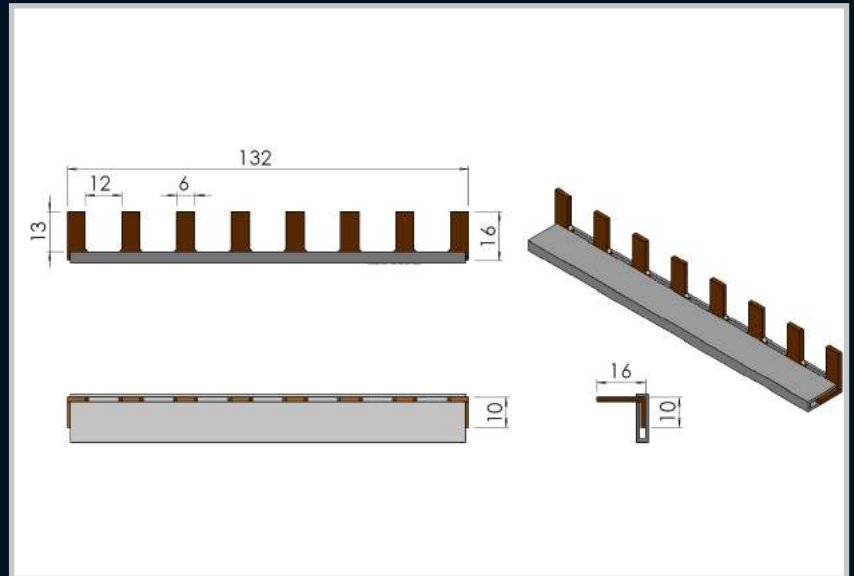

Index

**Remarks:**  
Number of poles: 54

Part Number	Description	Material and Finish
010-103	Comb Jumper Bar	Insulated Copper

### Arrow Fastener

**Remarks:**  
Quarter - turn captive quick release fastener, for applications such as blanking plates in server cabinets.

Part Number	Description
1000110	Arrow fastener / Plastic stopper

Part number	Description
1000123	Single Lever Plate
1000136	Double Lever Plate