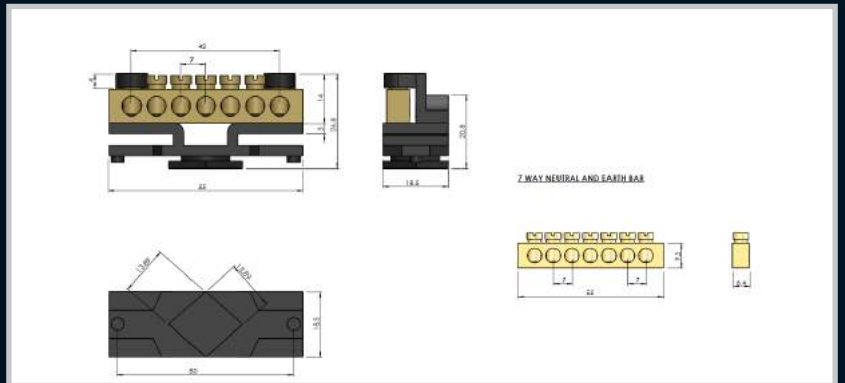

**Earth and Neutral Bars**

**Remarks:**  
Type T3 Insulator recommended as an optional extra.

Part Number	Description
301095	Brass Single Row Earth and Neutral Bar

**Remarks:**  
Type T3 Insulator recommended as an optional extra.

Part Number	Description
302125	Brass Double Row Earth and Neutral Bar

Note: Allbro sells Neutral Bars in 1m lengths. Many companies sell this in 500mm lengths. This is an important consideration when comparing prices.

**7 Way Neutral and Earth Bar with Carrier**

Part Number	Description
ENB-7WB	7 Way black neutral bar carrier
ENB-7WG	7 Way green earth bar carrier

Enclosures

Hinges

Locks

Handles

Accessories

Rotary Operating Handles