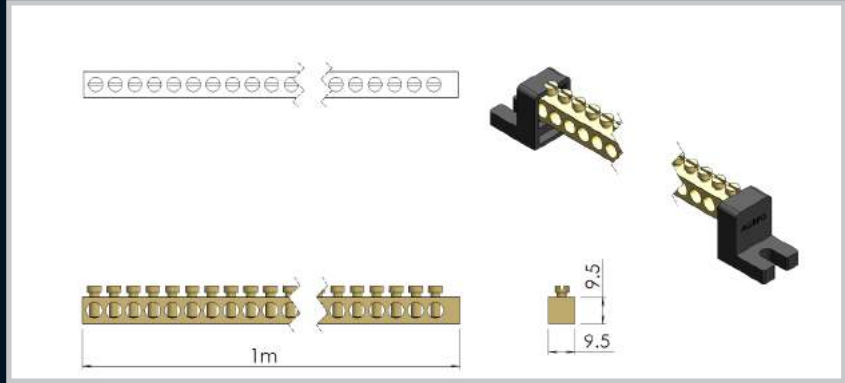

**Earth and Neutral Bars**

**Remarks:**  
Type T3 Insulator recommended as an optional extra.

Part Number	Description
301095	Brass Single Row Earth and Neutral Bar

**Remarks:**  
Type T3 Insulator recommended as an optional extra.

Part Number	Description
302125	Brass Double Row Earth and Neutral Bar

Note: Allbro sells Neutral Bars in 1m lengths. Many companies sell this in 500mm lengths. This is an important consideration when comparing prices.

**7 Way Neutral and Earth Bar with Carrier**

Part Number	Description
ENB-7WB	7 Way black neutral bar carrier
ENB-7WG	7 Way green earth bar carrier

Enclosures

Hinges

Locks

Handles

Accessories

Rotary Operating Handles