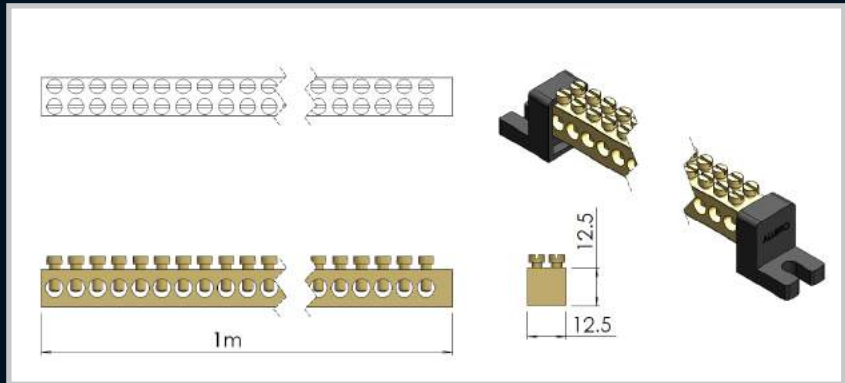

**Earth and Neutral Bars**

**Remarks:**  
Type T3 Insulator recommended as an optional extra.

Part Number	Description
301095	Brass Single Row Earth and Neutral Bar

**Remarks:**  
Type T3 Insulator recommended as an optional extra.

Part Number	Description
302125	Brass Double Row Earth and Neutral Bar

Note: Allbro sells Neutral Bars in 1m lengths. Many companies sell this in 500mm lengths. This is an important consideration when comparing prices.

**7 Way Neutral and Earth Bar with Carrier**

Part Number	Description
ENB-7WB	7 Way black neutral bar carrier
ENB-7WG	7 Way green earth bar carrier

Enclosures

Hinges

Locks

Handles

Accessories

Rotary Operating Handles