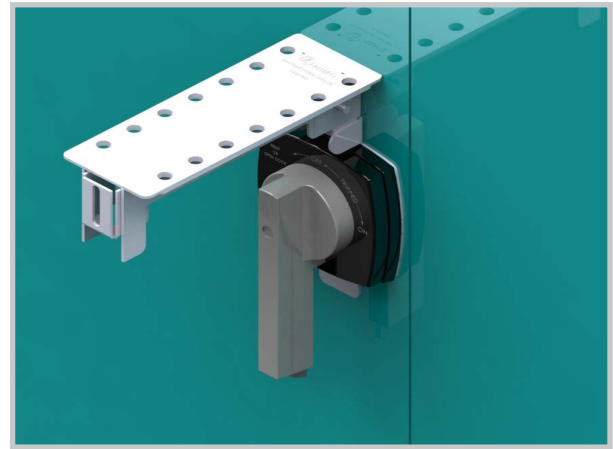

Additional lockout system used in conjunction with Allbro Rotary handles

Size - Long

- Robust stainless steel Lockout device for door- mounted handle types
- Consist of a robust stainless steel kit to lockout the handle to prevent ny tampering
- 14 Padlocks for long handle
- Can be retro-fitted on existing or new installations as a removable or permanent fixture

Size - Short

Part Number	Description
1011109	Plantsafe Handle Small
1011110	Plantsafe Handle Large