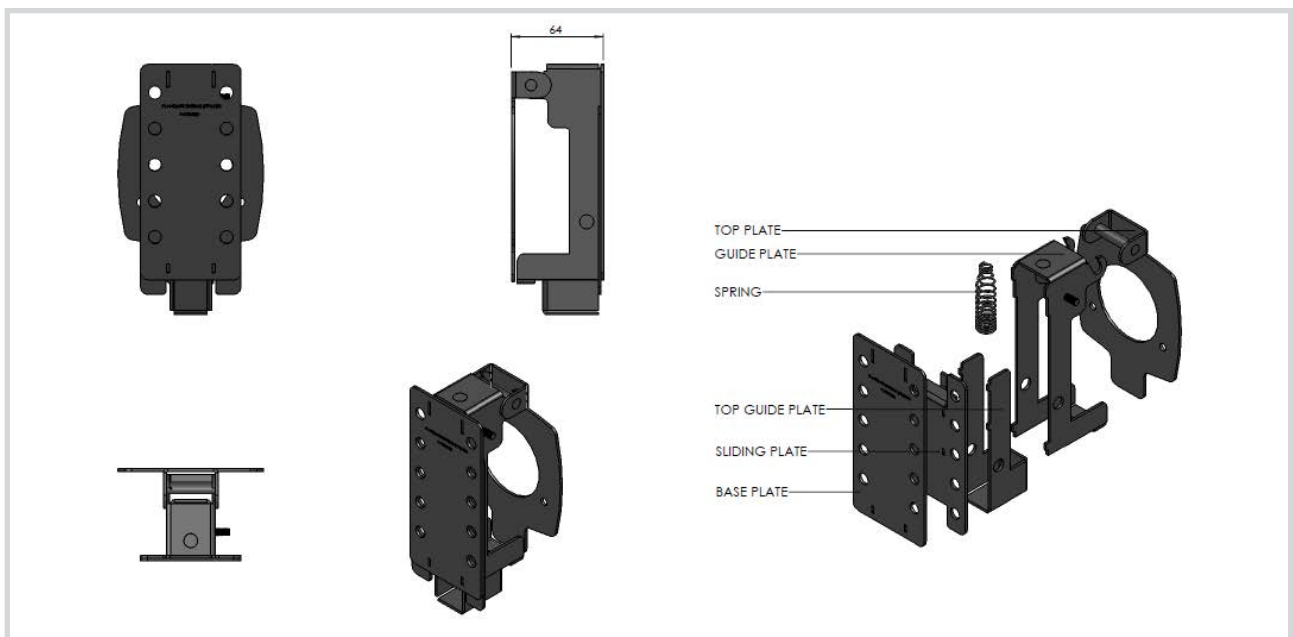

Additional lockout system used in conjunction with Allbro Rotary handles

Size - Long

- Robust stainless steel Lockout device for door- mounted handle types
- Consist of a robust stainless steel kit to lockout the handle to prevent ny tampering
- 14 Padlocks for long handle
- Can be retro-fitted on existing or new installations as a removable or permanent fixture

Size - Short

Part Number	Description
1011109	Plantsafe Handle Small
1011110	Plantsafe Handle Large