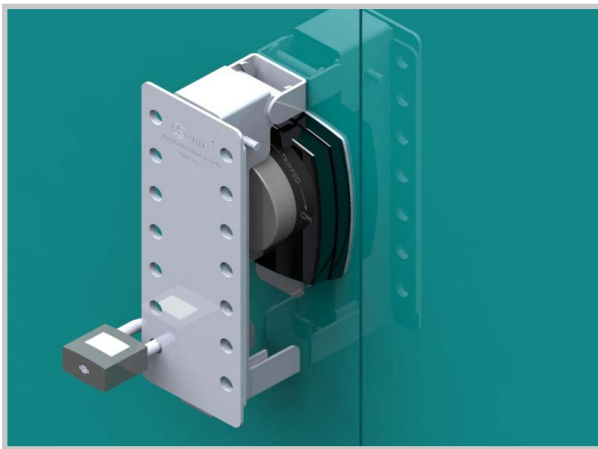

Additional lockout system used in conjunction with Allbro Rotary handles

Size - Long

- Robust stainless steel Lockout device for door- mounted handle types
- Consist of a robust stainless steel kit to lockout the handle to prevent ny tampering
- 14 Padlocks for long handle
- Can be retro-fitted on existing or new installations as a removable or permanent fixture

Size - Short

Part Number	Description
1011109	Plantsafe Handle Small
1011110	Plantsafe Handle Large