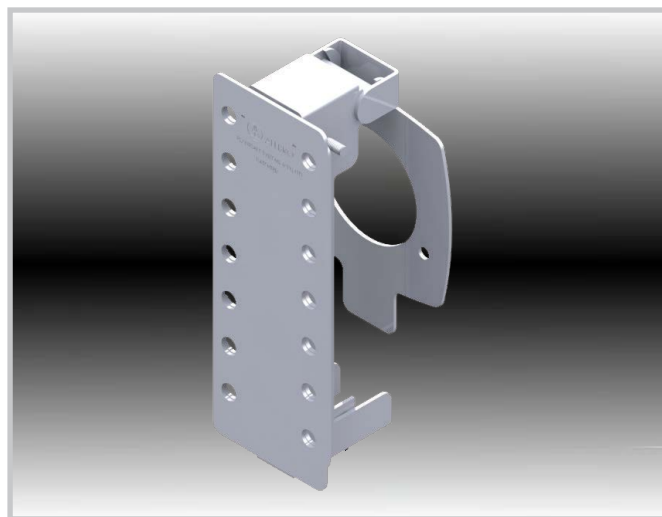

Additional lockout system used in conjunction with Allbro Rotary handles

Size - Long

- Robust stainless steel Lockout device for door- mounted handle types
- Consist of a robust stainless steel kit to lockout the handle to prevent ny tampering
- 14 Padlocks for long handle
- Can be retro-fitted on existing or new installations as a removable or permanent fixture

Size - Short

Part Number	Description
1011109	Plantsafe Handle Small
1011110	Plantsafe Handle Large