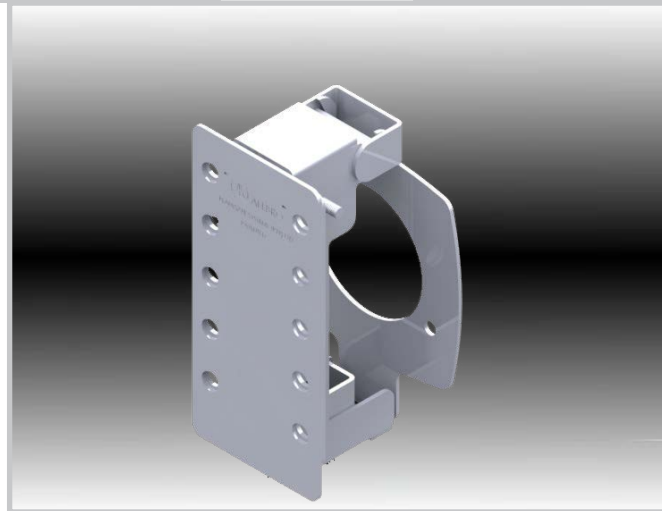

Additional lockout system used in conjunction with Allbro Rotary handles

Size - Long

- Robust stainless steel Lockout device for door- mounted handle types
- Consist of a robust stainless steel kit to lockout the handle to prevent ny tampering
- 14 Padlocks for long handle
- Can be retro-fitted on existing or new installations as a removable or permanent fixture

Size - Short

Part Number	Description
1011109	Plantsafe Handle Small
1011110	Plantsafe Handle Large