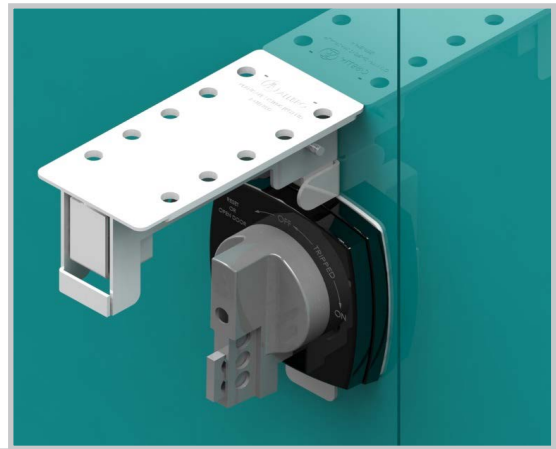

Additional lockout system used in conjunction with Allbro Rotary handles

Size - Long

- Robust stainless steel Lockout device for door- mounted handle types
- Consist of a robust stainless steel kit to lockout the handle to prevent ny tampering
- 14 Padlocks for long handle
- Can be retro-fitted on existing or new installations as a removable or permanent fixture

Size - Short

Part Number	Description
1011109	Plantsafe Handle Small
1011110	Plantsafe Handle Large