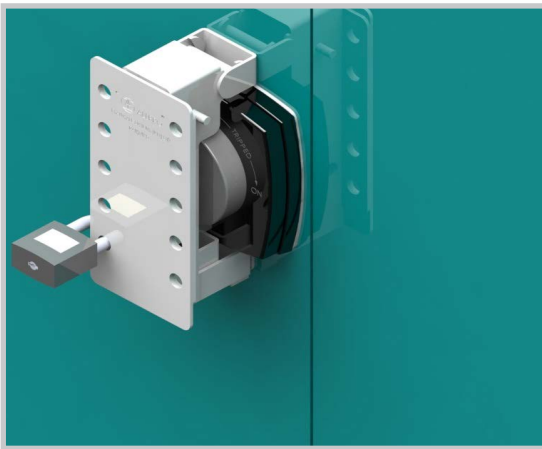

Additional lockout system used in conjunction with Allbro Rotary handles

Size - Long

- Robust stainless steel Lockout device for door- mounted handle types
- Consist of a robust stainless steel kit to lockout the handle to prevent ny tampering
- 14 Padlocks for long handle
- Can be retro-fitted on existing or new installations as a removable or permanent fixture

Size - Short

Part Number	Description
1011109	Plantsafe Handle Small
1011110	Plantsafe Handle Large