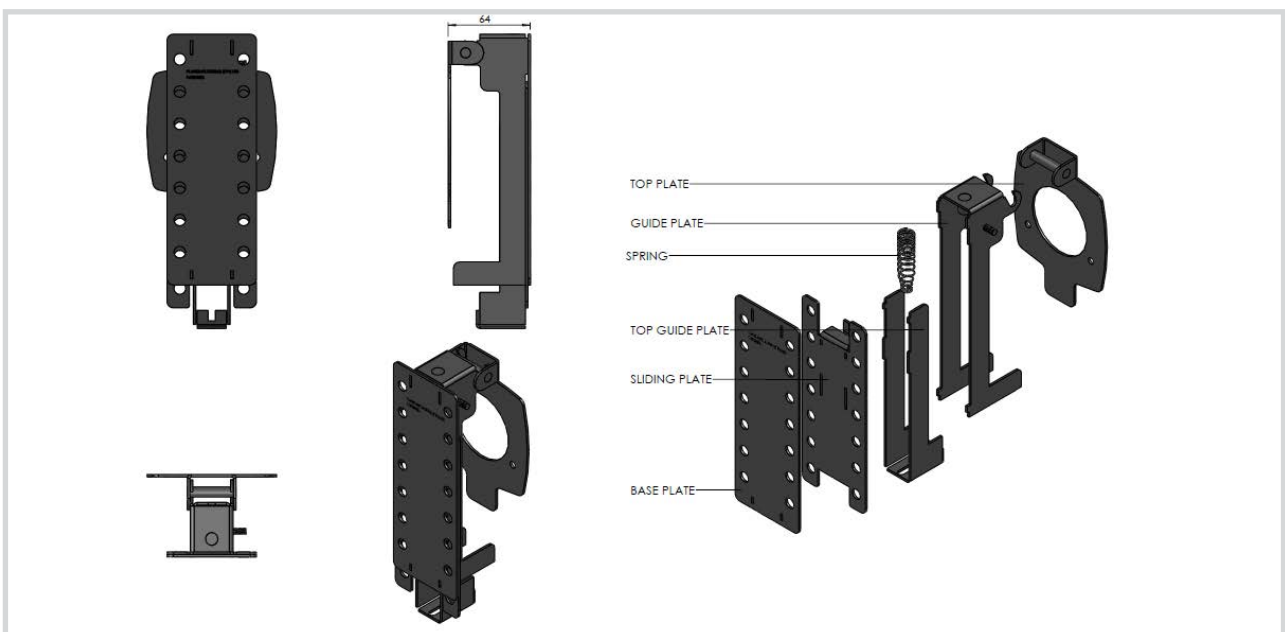

Additional lockout system used in conjunction with Allbro Rotary handles

Size - Long

- Robust stainless steel Lockout device for door- mounted handle types
- Consist of a robust stainless steel kit to lockout the handle to prevent ny tampering
- 14 Padlocks for long handle
- Can be retro-fitted on existing or new installations as a removable or permanent fixture

Size - Short

Part Number	Description
1011109	Plantsafe Handle Small
1011110	Plantsafe Handle Large