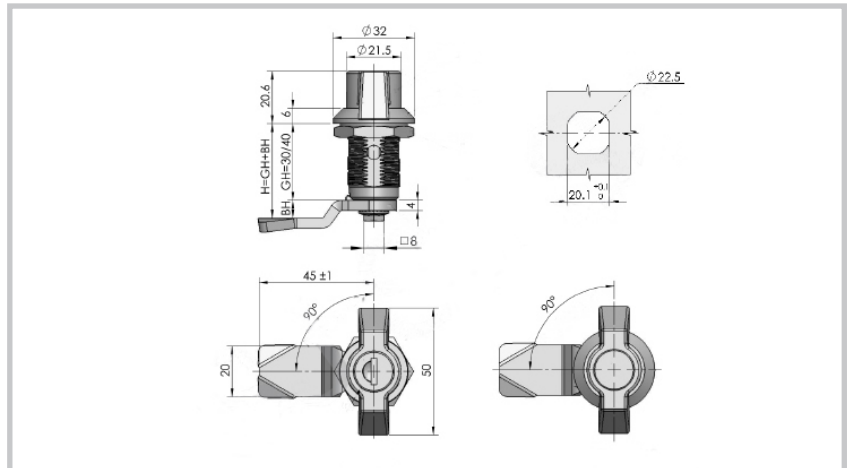

Wing Knob

Part Number	Description
22.3.25.W/K	Key Lockable wing knob

Part Number	Description
22.3.28.K/N.B	Knob handle
22.3.25.L/W	Quarter-turn wing knob , Large

Part Number	Description
16.3.13.W/K	Key Lockable wing knob