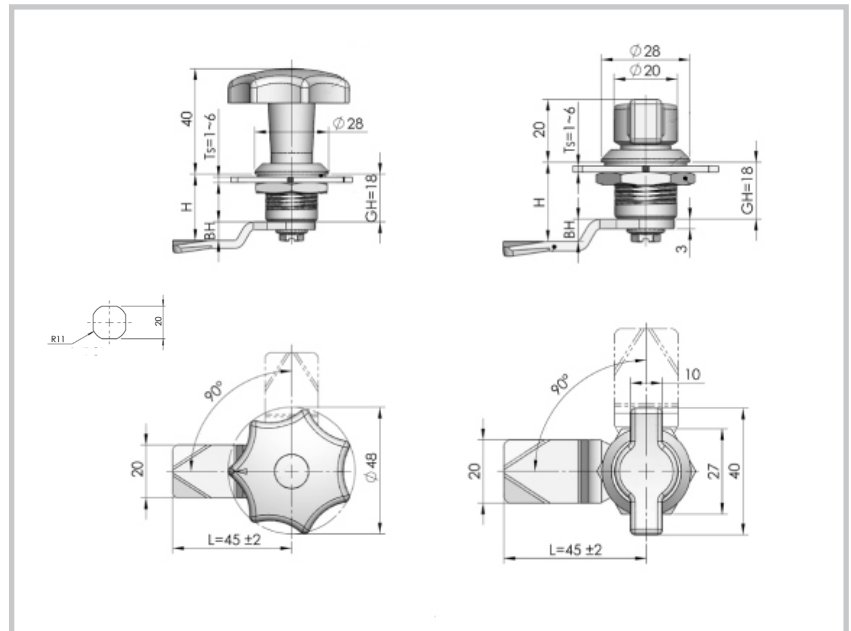

Wing Knob

Part Number	Description
22.3.25.W/K	Key Lockable wing knob

Part Number	Description
22.3.28.K/N.B	Knob handle
22.3.25.L/W	Quarter-turn wing knob , Large

Part Number	Description
16.3.13.W/K	Key Lockable wing knob