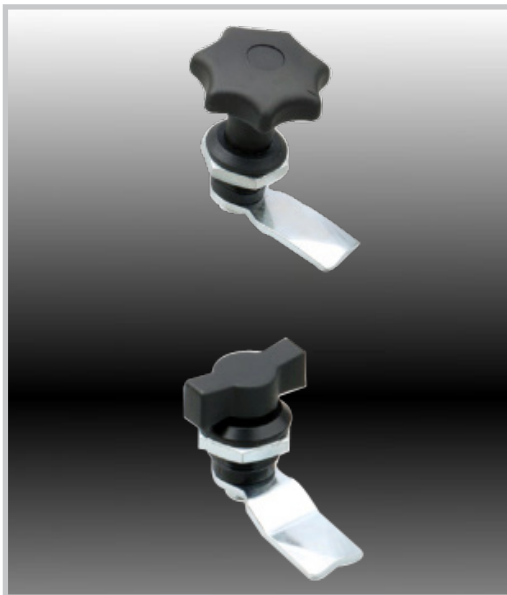

Wing Knob

Part Number	Description
22.3.25.W/K	Key Lockable wing knob

Part Number	Description
22.3.28.K/N.B	Knob handle
22.3.25.L/W	Quarter-turn wing knob , Large

Part Number	Description
16.3.13.W/K	Key Lockable wing knob