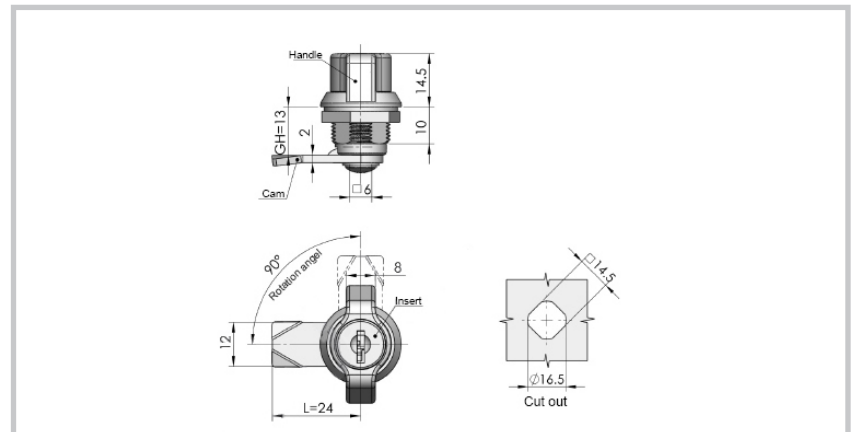

Wing Knob

Part Number	Description
22.3.25.W/K	Key Lockable wing knob

Part Number	Description
22.3.28.K/N.B	Knob handle
22.3.25.L/W	Quarter-turn wing knob , Large

Part Number	Description
16.3.13.W/K	Key Lockable wing knob