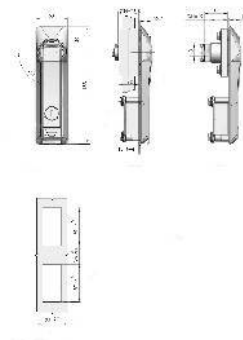

Remarks:
Available in 4 finishes, black base with black handle, black base with chrome handle, complete chrome, stainless steel.

Part Number	Description	Material and Finish
10111P	Flush padlockable swing handle with 3 point locking cam	ZDC body with M/S cam shaft
10111PB	Flush padlockable swing handle with 3 point locking cam	Black Base with Black Handle
10111PB/C	Flush padlockable swing handle with 3 point locking cam	Black Base with Chrome Handle
10111PC	Flush padlockable swing handle with 3 point locking cam	Complete Chrome
10111PS/S304	Flush padlockable swing handle with 3 point locking cam	Stainless Steel
10111PS/S316	Flush padlockable swing handle with 3 point locking cam	Stainless Steel

Remarks:
Quick Assembly swing handle.
Available in key alike and key different.

Part Number	Material and Finish	Description
FNSH/HOOK/SK	Nylon Matt Black	Swing handle with profile cylinder, slide dust cap and hook for quick fitment
FNSH/HOOK/DK	Nylon Matt Black	Swing handle with profile cylinder, slide dust cap and hook for quick fitment

Remarks:
IP65 swing handle.
Available in key alike and key different.

Part Number	Material and Finish	Description
FNSH/65	Nylon Matt black	Swing handle with profile cylinder, slide dust cap and rubber gasket with cap for IP65 rating

Part Number	Description
50.2.23.P.B/K	Key lockable flush swing handle with push button , Black
50.2.23.P.C/K	Key lockable flush swing handle with push button , Chrome
50.2.23.B/K	Key lockable swing handle 90 degree rotation , Black
50.2.23.C/K	Key lockable swing handle 90 degree rotation , Chrome