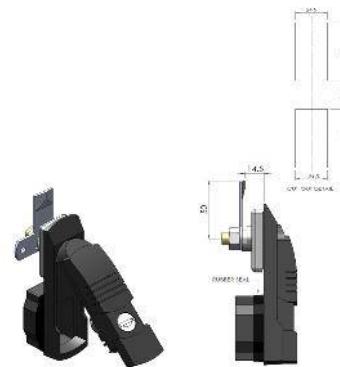

Index

Remarks:
Available in 4 finishes, black base with black handle, black base with chrome handle, complete chrome, stainless steel.

Part Number	Description
10111KZK190	ZDC body with M/S cam shaft
10111KZK191	ZDC body with M/S cam shaft
10111KZK192	ZDC body with M/S cam shaft
10111KZK193	ZDC body with M/S cam shaft
10111KZK194	ZDC body with M/S cam shaft
10111KZK195	ZDC body with M/S cam shaft

Remarks:
Available in 4 finishes, black base with black handle, black base with chrome handle, complete chrome, stainless steel.

Part Number	Description	Material and Finish
10111P	Flush padlockable swing handle with 3 point locking cam	ZDC body with M/S cam shaft
10111PB	Flush padlockable swing handle with 3 point locking cam	Black Base with Black Handle
10111PB/C	Flush padlockable swing handle with 3 point locking cam	Black Base with Chrome Handle
10111PC	Flush padlockable swing handle with 3 point locking cam	Complete Chrome
10111PS/S304	Flush padlockable swing handle with 3 point locking cam	Stainless Steel
10111PS/S316	Flush padlockable swing handle with 3 point locking cam	Stainless Steel

Remarks:
IP65 swing handle.
Available in key alike and key different.

Part Number	Material and Finish	Description
FNSH/65	Nylon Matt black	Swing handle with profile cylinder, slide dust cap and rubber gasket with cap for IP65 rating