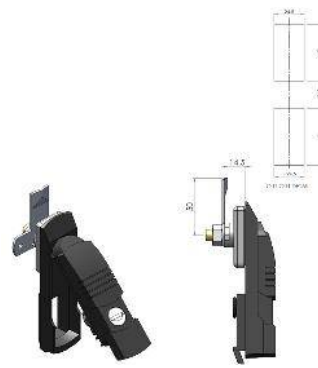

Part Number	Material and Finish	Description
FNSH/HOOK/SK	Nylon Matt Black	Swing handle with profile cylinder, slide dust cap and hook for quick fitment
FNSH/HOOK/DK	Nylon Matt Black	Swing handle with profile cylinder, slide dust cap and hook for quick fitment