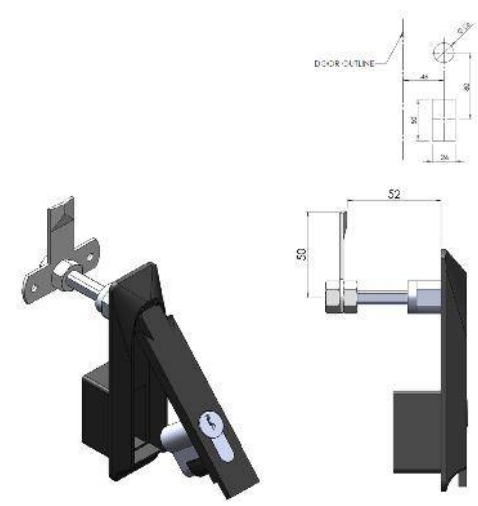

Enclosures

Hinges

Locks

Handles

Accessories

Rotary Operating Handles

Insulators

Transformer Equipment

Index

Remarks:
Available in 4 finishes, black base with black handle, black base with chrome handle, complete chrome, stainless steel.

Part Number	Description
10111KZK190	ZDC body with M/S cam shaft
10111KZK191	ZDC body with M/S cam shaft
10111KZK192	ZDC body with M/S cam shaft
10111KZK193	ZDC body with M/S cam shaft
10111KZK194	ZDC body with M/S cam shaft
10111KZK195	ZDC body with M/S cam shaft

Remarks:
Available in 4 finishes, black base with black handle, black base with chrome handle, complete chrome, stainless steel.

Part Number	Description	Material and Finish
10111P	Flush padlockable swing handle with 3 point locking cam	ZDC body with M/S cam shaft
10111PB	Flush padlockable swing handle with 3 point locking cam	Black Base with Black Handle
10111PB/C	Flush padlockable swing handle with 3 point locking cam	Black Base with Chrome Handle
10111PC	Flush padlockable swing handle with 3 point locking cam	Complete Chrome
10111PS/S304	Flush padlockable swing handle with 3 point locking cam	Stainless Steel
10111PS/S316	Flush padlockable swing handle with 3 point locking cam	Stainless Steel

Remarks:
IP65 swing handle.
Available in key alike and key different.

Part Number	Material and Finish	Description
FNSH/65	Nylon Matt black	Swing handle with profile cylinder, slide dust cap and rubber gasket with cap for IP65 rating