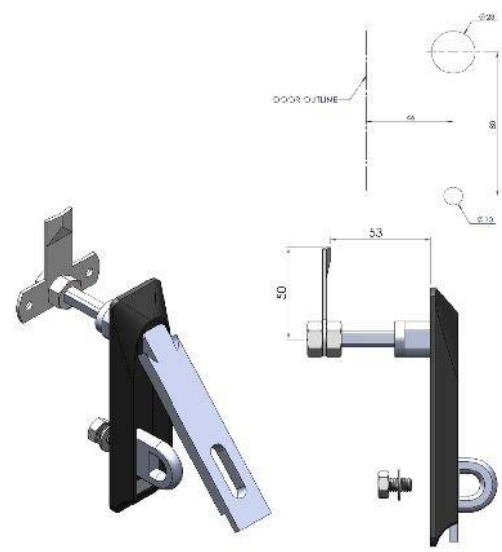

Index

Remarks:
Available in 4 finishes, black base with black handle, black base with chrome handle, complete chrome, stainless steel.

Part Number	Description
10111KZK190	ZDC body with M/S cam shaft
10111KZK191	ZDC body with M/S cam shaft
10111KZK192	ZDC body with M/S cam shaft
10111KZK193	ZDC body with M/S cam shaft
10111KZK194	ZDC body with M/S cam shaft
10111KZK195	ZDC body with M/S cam shaft

Remarks:
Available in 4 finishes, black base with black handle, black base with chrome handle, complete chrome, stainless steel.

Part Number	Description	Material and Finish
10111P	Flush padlockable swing handle with 3 point locking cam	ZDC body with M/S cam shaft
10111PB	Flush padlockable swing handle with 3 point locking cam	Black Base with Black Handle
10111PB/C	Flush padlockable swing handle with 3 point locking cam	Black Base with Chrome Handle
10111PC	Flush padlockable swing handle with 3 point locking cam	Complete Chrome
10111PS/S304	Flush padlockable swing handle with 3 point locking cam	Stainless Steel
10111PS/S316	Flush padlockable swing handle with 3 point locking cam	Stainless Steel

Remarks:
IP65 swing handle.
Available in key alike and key different.

Part Number	Material and Finish	Description
FNSH/65	Nylon Matt black	Swing handle with profile cylinder, slide dust cap and rubber gasket with cap for IP65 rating

Part Number	Description
50.2.23.P.B/K	Key lockable flush swing handle with push button , Black
50.2.23.P.C/K	Key lockable flush swing handle with push button , Chrome
50.2.23.B/K	Key lockable swing handle 90 degree rotation , Black
50.2.23.C/K	Key lockable swing handle 90 degree rotation , Chrome