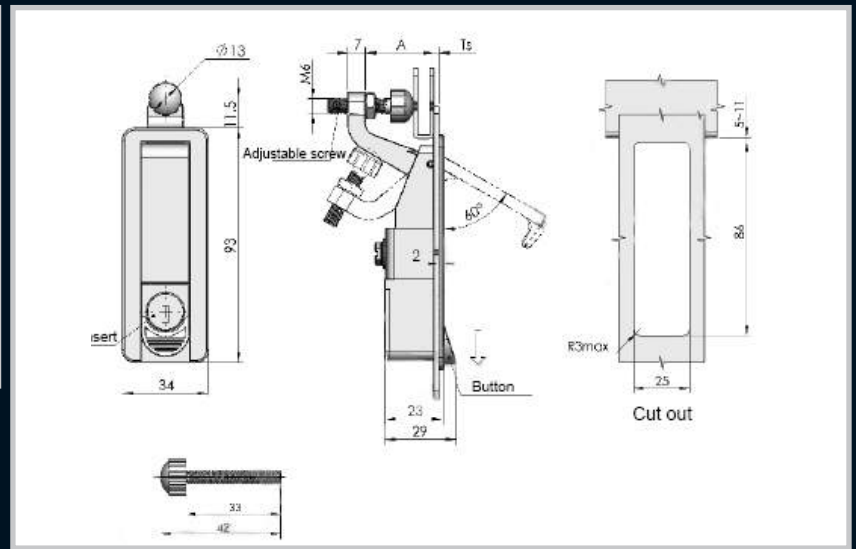

Enclosures

Hinges

Locks

Handles

Accessories

Rotary Operating  
Handles

Insulators

Transformer  
Equipment

Index

Part Number	Description
87.2.09.B/K	Key lockable push button handle. Sand blast black

Part Number	Description
86.2.29.B/K	Key lockable push handle with adjustable depth, black powder coated

Part Number	Description
86.2.50.B/K	Key lockable push handle with adjustable depth, black powder coated