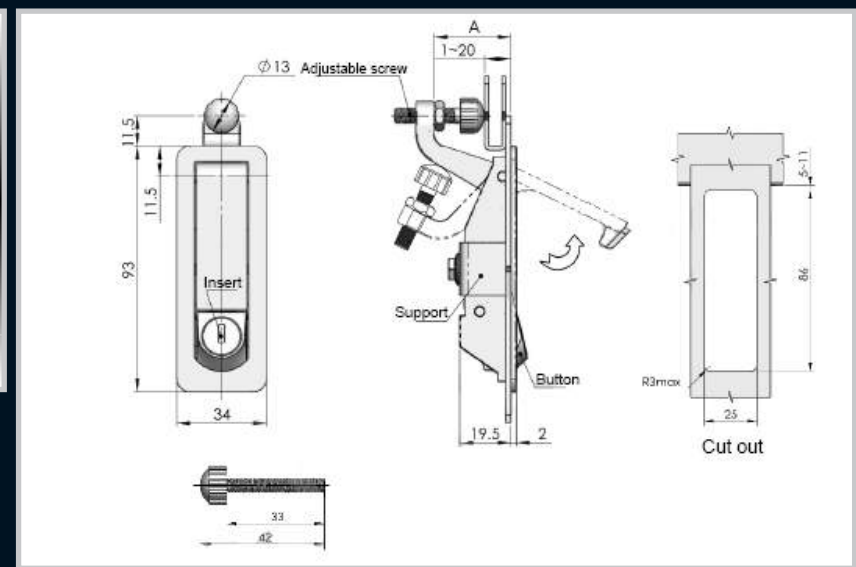

Enclosures

Hinges

Locks

Handles

Accessories

Rotary Operating  
Handles

Insulators

Transformer  
Equipment

Index

Part Number	Description
87.2.09.B/K	Key lockable push button handle. Sand blast black

Part Number	Description
86.2.29.B/K	Key lockable push handle with adjustable depth, black powder coated

Part Number	Description
86.2.50.B/K	Key lockable push handle with adjustable depth, black powder coated