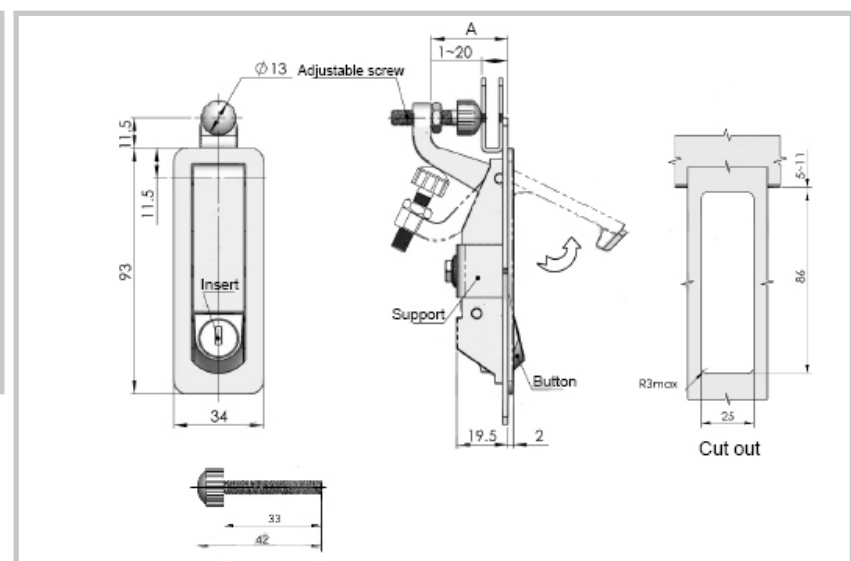

Part Number	Description
87.2.09.B/K	Key lockable push button handle. Sand blast black

Part Number	Description
86.2.29.B/K	Key lockable push handle with adjustable depth, black powder coated

Part Number	Description
86.2.50.B/K	Key lockable push handle with adjustable depth, black powder coated