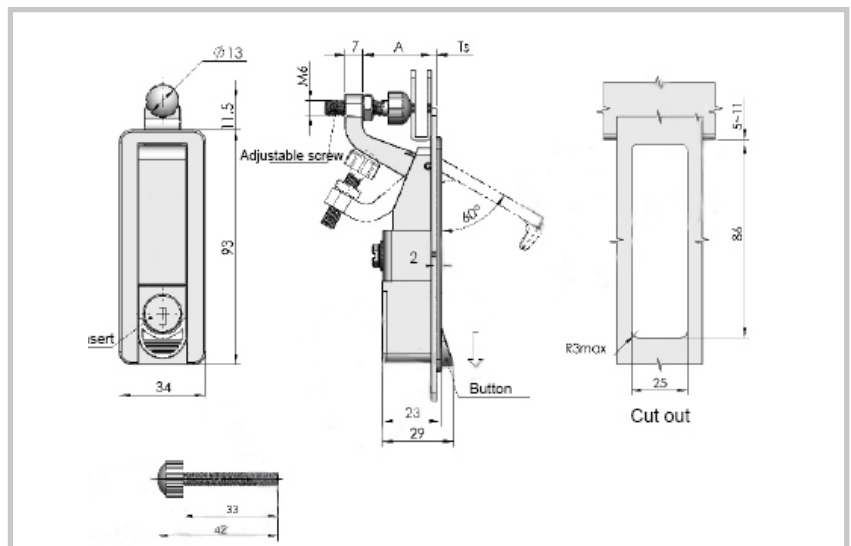

Part Number	Description
87.2.09.B/K	Key lockable push button handle. Sand blast black

Part Number	Description
86.2.29.B/K	Key lockable push handle with adjustable depth, black powder coated

Part Number	Description
86.2.50.B/K	Key lockable push handle with adjustable depth, black powder coated