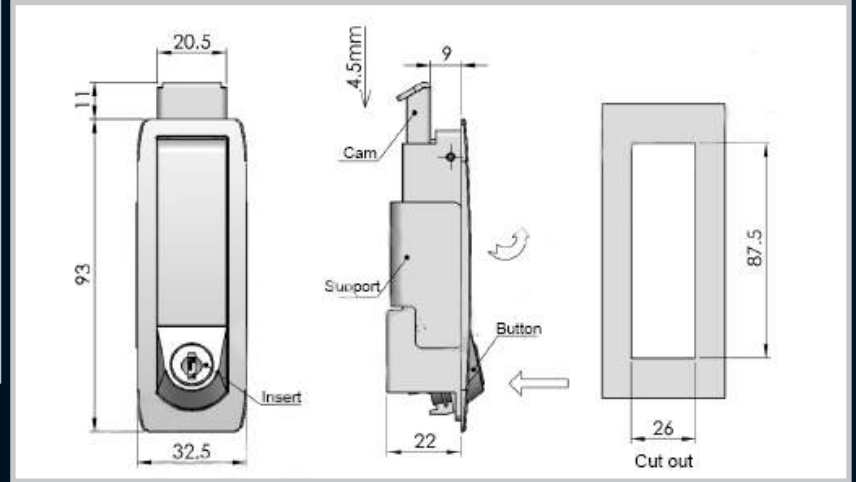

Index

Part Number	Description
87.2.09.B/K	Key lockable push button handle. Sand blast black

Part Number	Description
86.2.29.B/K	Key lockable push handle with adjustable depth, black powder coated

Part Number	Description
86.2.50.B/K	Key lockable push handle with adjustable depth, black powder coated