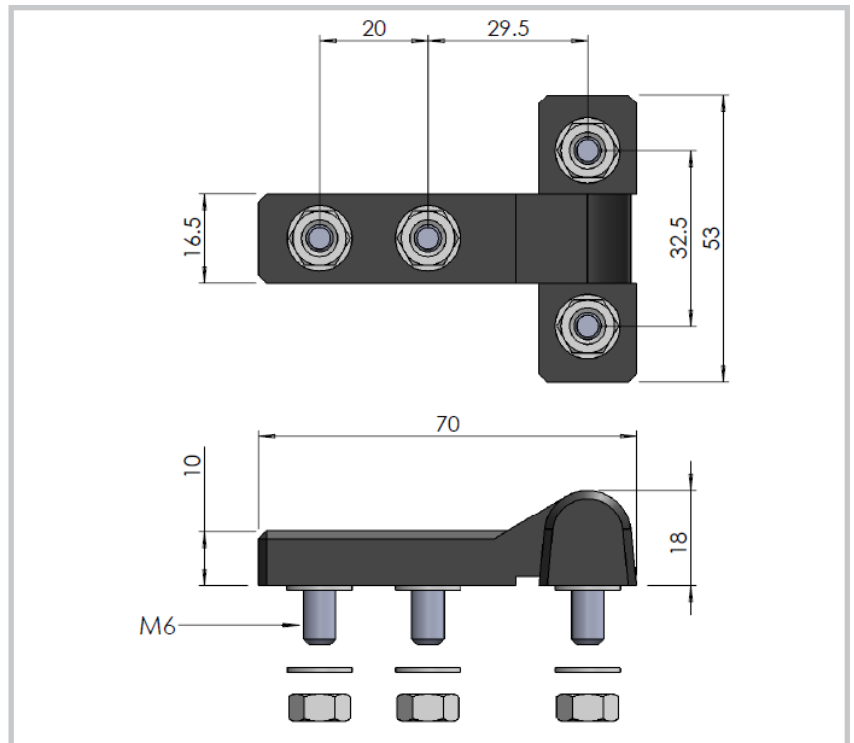

| Part Number | Description                        |
|-------------|------------------------------------|
| 1010145     | ZDC, 6mm studs black powder coated |
| 1010145S/S  | Complete stainless steel 6mm studs |

| Part Number | Description                                   |
|-------------|---|
| 1010182     | ZDC, 6mm studs black powder coated            |
| 1010182S/S  | Complete stainless steel 6mm studs            |
| 1010182N    | Nylon Black 6mm stainless studs and fasteners |