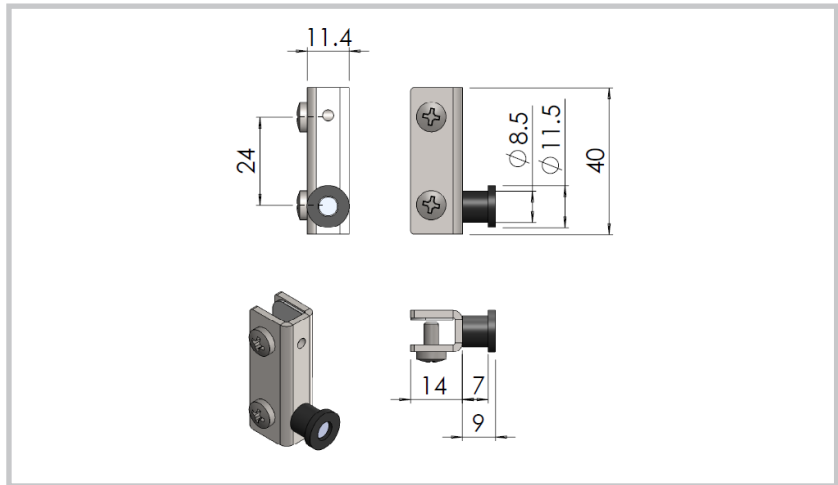

Glass Door Hinge

Remarks:
40mm Glass door hinge with fasteners.
Comes as a set top and bottom.

Part Number	Description
GDH40MM	MS Chrome plated

Heavy Duty Flap Hinge

Remarks:
High IP rating due to rubber gasket.
Increased lubrication through the use of the grease nipple.

Part Number	Description
083-003	MS with Stainless steel pin, rubber gasket and grease nipple.
083-003S/S	Complete stainless steel with rubber gasket and grease nipple.