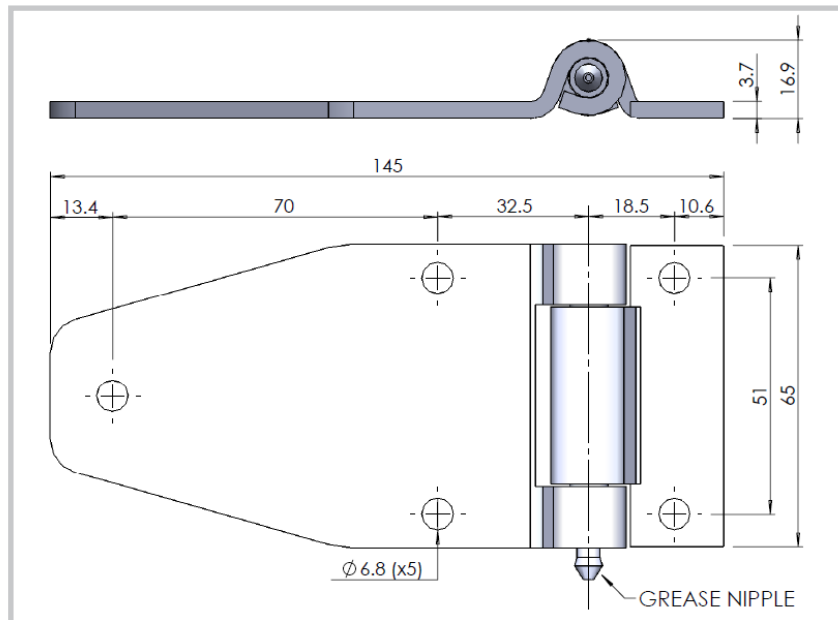

Glass Door Hinge

Remarks:
40mm Glass door hinge with fasteners.
Comes as a set top and bottom.

Part Number	Description
GDH40MM	MS Chrome plated

Heavy Duty Flap Hinge

Remarks:
High IP rating due to rubber gasket.
Increased lubrication through the use of the grease nipple.

Part Number	Description
083-003	MS with Stainless steel pin, rubber gasket and grease nipple.
083-003S/S	Complete stainless steel with rubber gasket and grease nipple.