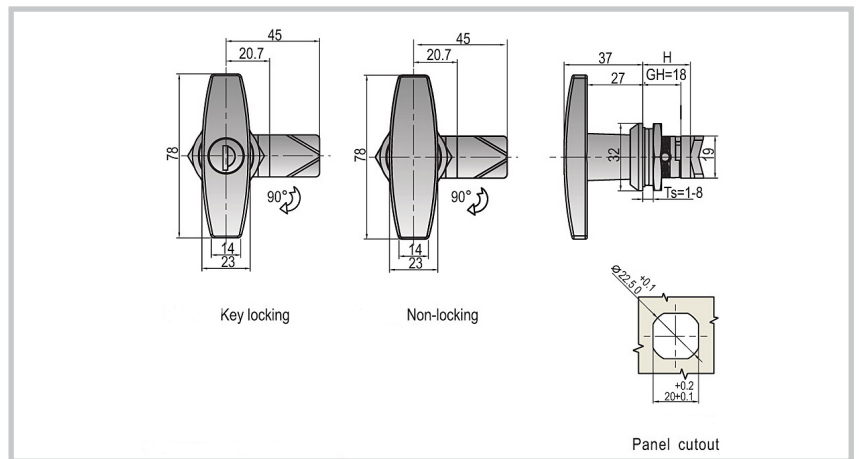

Part Number	Description
100.1.58.C/K	Key lockable flush adjustable paddle latch with T- handle , Chrome

Part Number	Description
22.3.37.78K/B	Black powder coated ZDC housing and handle, MS cam, Key locking
22.3.30.60B	Black powder coated ZDC housing and handle, MS cam, Non locking