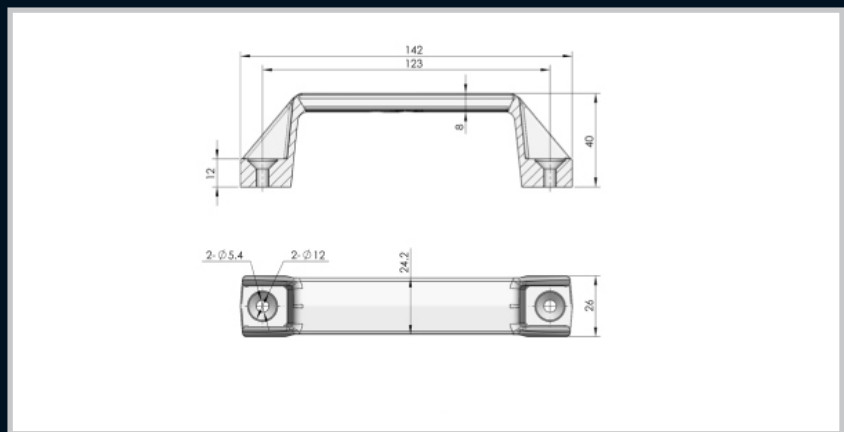

Part Number	Description
16.150.46.B	Large plastic grab handle

Part Number	Description
13.150.53.B	Medium plastic grab handle

Part Number	Description
12.123.40.B	Small plastic grab handle

Enclosures

Hinges