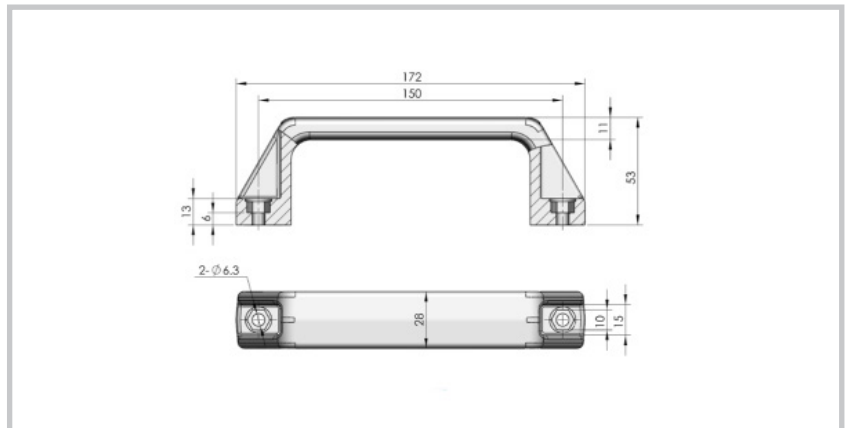

Part Number	Description
16.150.46.B	Large plastic grab handle

Part Number	Description
13.150.53.B	Medium plastic grab handle

Part Number	Description
12.123.40.B	Small plastic grab handle