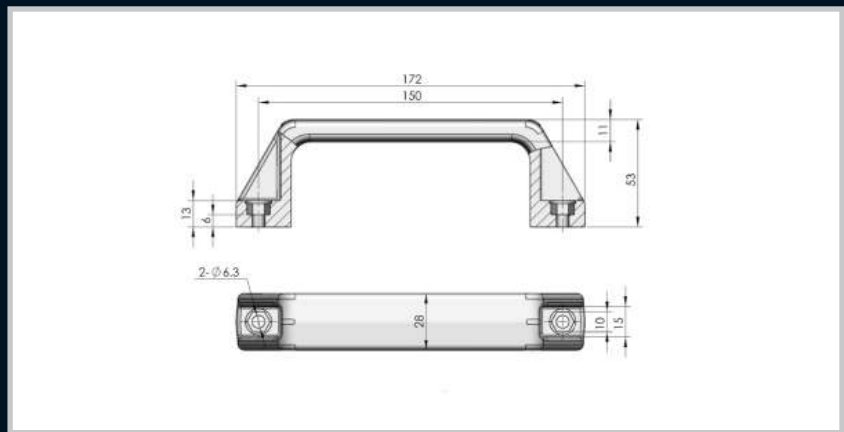

Part Number	Description
16.150.46.B	Large plastic grab handle

Part Number	Description
13.150.53.B	Medium plastic grab handle

Part Number	Description
12.123.40.B	Small plastic grab handle

Enclosures

Hinges