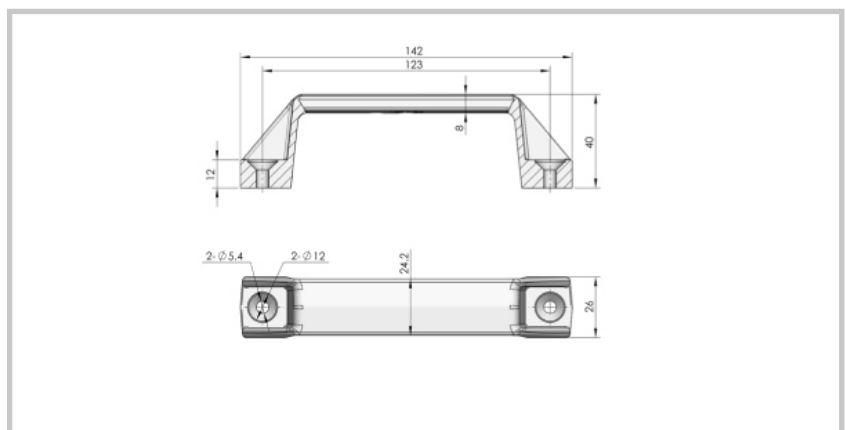

Part Number	Description
16.150.46.B	Large plastic grab handle

Part Number	Description
13.150.53.B	Medium plastic grab handle

Part Number	Description
12.123.40.B	Small plastic grab handle