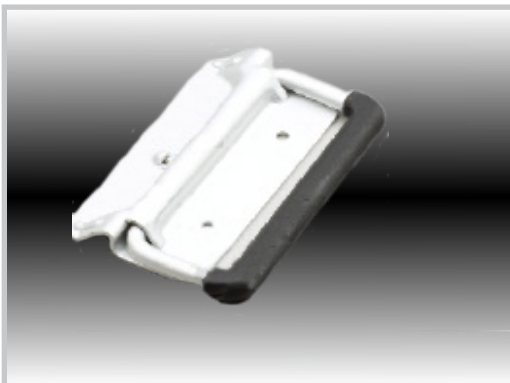

Flush Grab Handle

Part Number	Description
9401	Small
11002	Large

Part Number	Description
1010120	Black plastic with aluminium strip

Part Number	Description
116.1.56C	Spring loaded flush grab handle