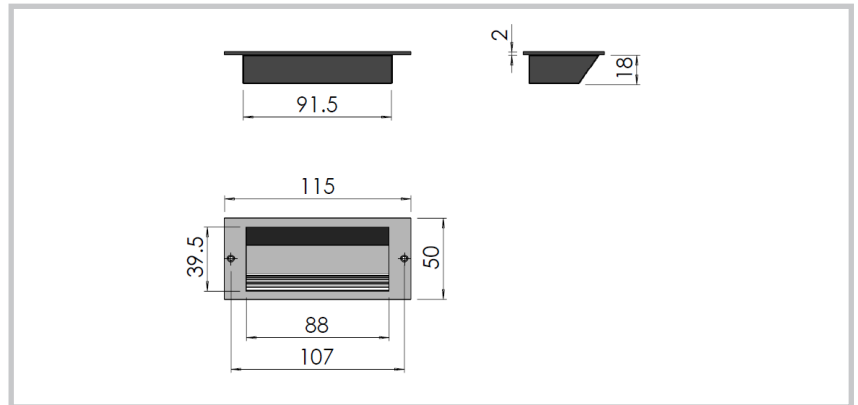

Flush Grab Handle

Part Number	Description
9401	Small
11002	Large

Part Number	Description
1010120	Black plastic with aluminium strip

Part Number	Description
116.1.56C	Spring loaded flush grab handle