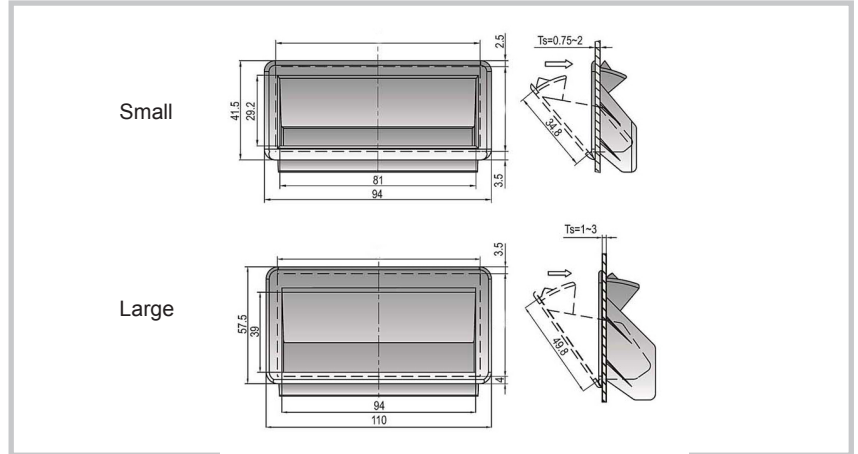

Flush Grab Handle

Part Number	Description
9401	Small
11002	Large

Part Number	Description
1010120	Black plastic with aluminium strip

Part Number	Description
116.1.56C	Spring loaded flush grab handle