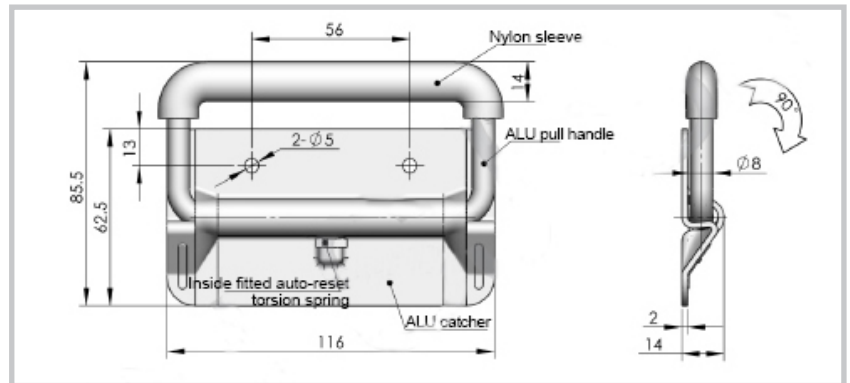

Flush Grab Handle

Part Number	Description
9401	Small
11002	Large

Part Number	Description
1010120	Black plastic with aluminium strip

Part Number	Description
116.1.56C	Spring loaded flush grab handle