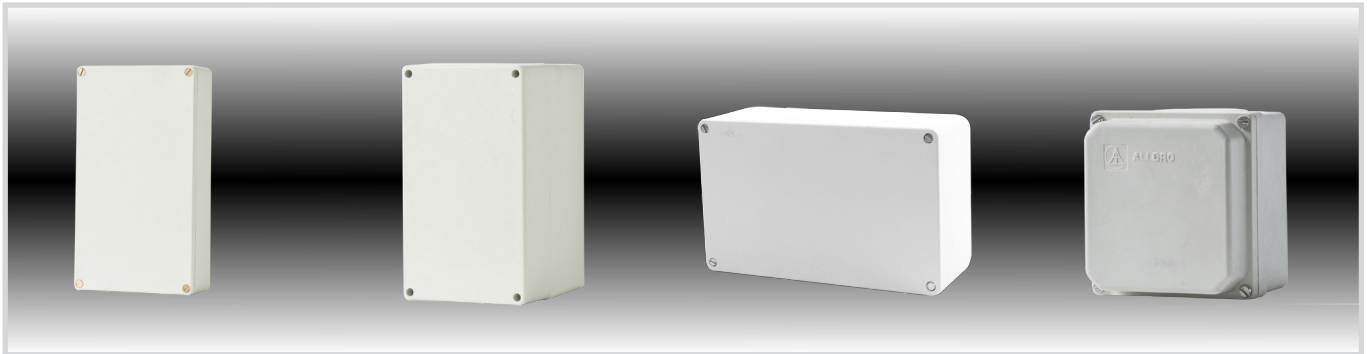

Screw Lids

040-756	S11	040-757	MPS13Deep (S13DEEP)	040-654	MPS14box (S14)	040-605	PB-1box
200 x 110 x 40 (H, W, D)		230 x 130 x 160 (H, W, D)		260 x 160 x 93 (H, W, D)		100 x 97 x 77 (H, W, D)	
		040-653	MPS13box (S13)			040-606	PB-2box
		230 x 130 x 120 (H, W, D)				141 x 97 x 77 (H, W, D)