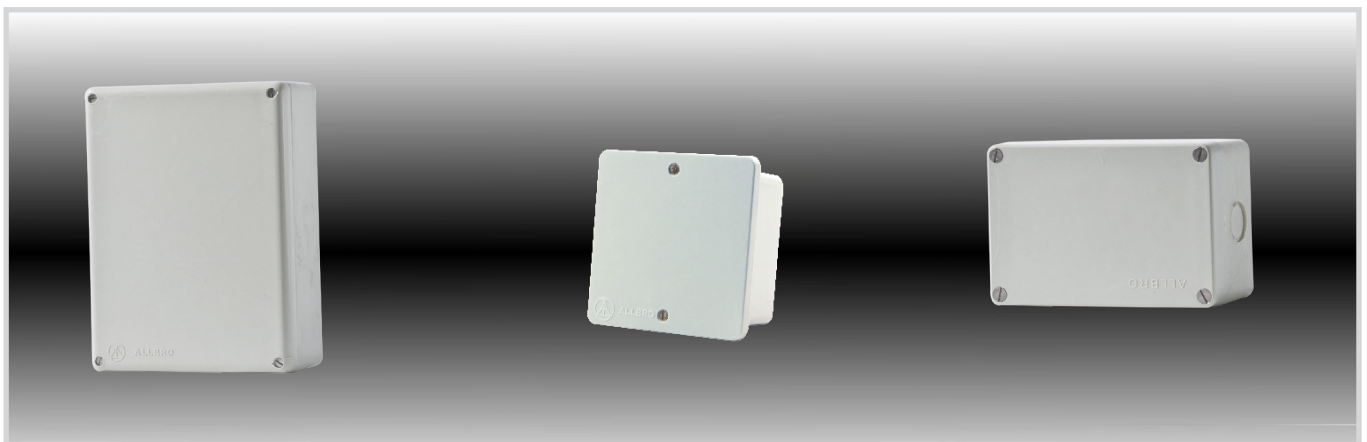

040-601	MPAbox (S10)	040-626	MPEbox (J1)	040-600	MPXbox (S5B)
170 x 106 x 78 (H, W, D)		87 x 87 x 50 (H, W, D)		120 x 80 x 55 (H, W, D)	
040-602	MPBbox (S12)			040-755	MPXDeep (S5DEEP)
205 x 155 x 70 (H, W, D)				110 x 70 x 80 (H, W, D)	
040-603	MPCbox (S3S)				
305 x 205 x 110 (H, W, D)