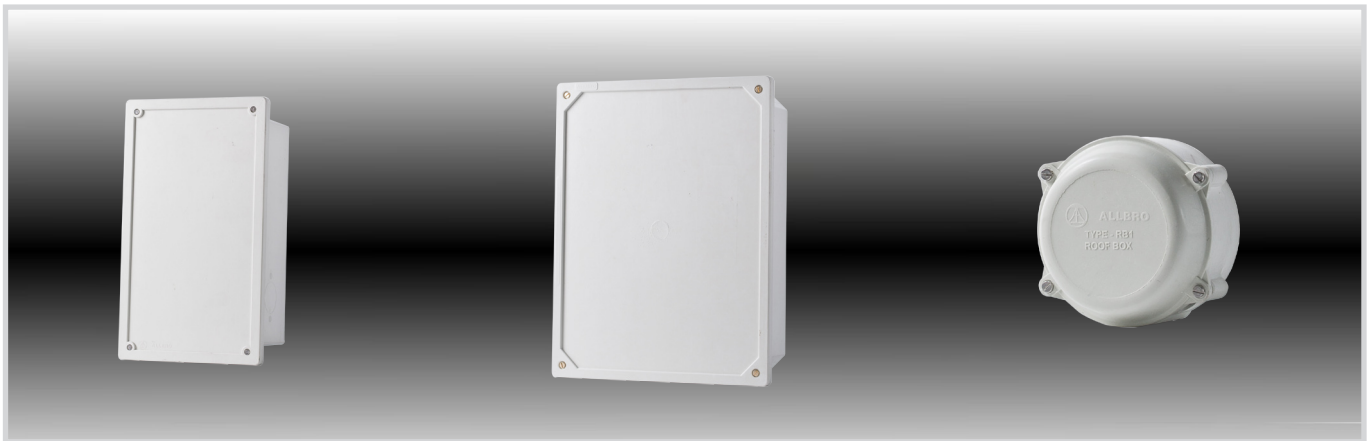

040-630	UB-4A screw on lid (U2-S1)	040-762	EMB1-B Telephone DB with board (UB5-B)	040-703	RF-1 Rooftop box
315 x 185 x 120 (H, W, D)		400 x 300 x 100 (H, W, D)		108 x 65 (H, W, D)