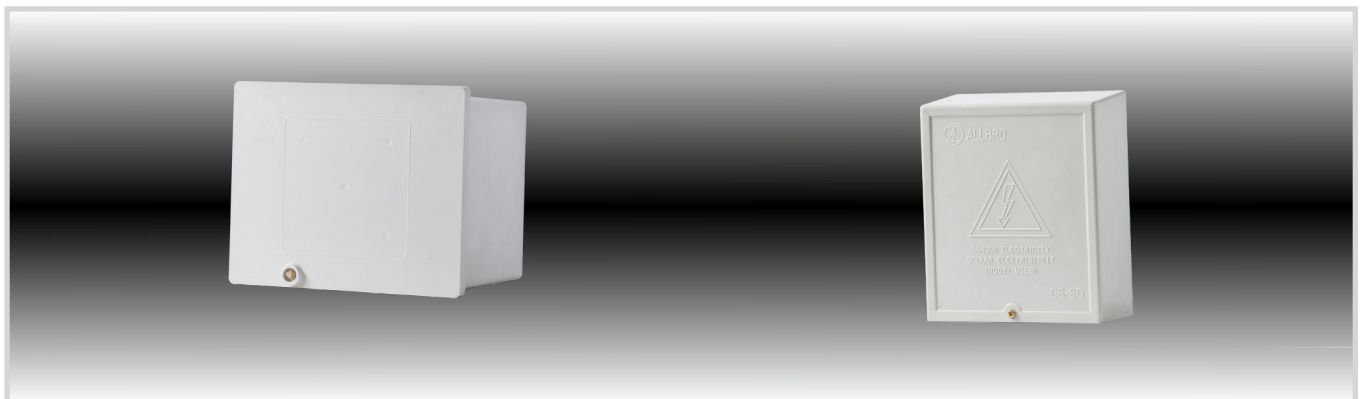

More modern ranges like Utilec (page 16 ) and Terminal (page 22 ) were designed to replace several of these products. Some clients still prefer the older models for specific applications so we have decided to include them in the latest catalogue.

## Slide Lids

040-607	UB-1
190 x 170 x 157 ( H, W, D )	
040-608	UB-2
310 x 335 x 100 ( H, W, D )	

040-615	UB-4boxes/lid (U2)
315 x 185 x 120 ( H, W, D )	
040-666	UB-4s/lid with wood (U2-M)
315 x 185 x 120 ( H, W, D )	

040-661	UB-7boxes/lid Trilock (ut-s1)
305 x 305 x 155 ( H, W, D )	
040-623	UB-7boxes/lidCOMPLETE (U7-A)
305 x 305 x 155 ( H, W, D )	

040-624	UB-8Telkom Small Lid
195 x 245 x 216 ( H, W, D )	
040-625	UB-9Telkom Large Lid
212 x 365 x 250 ( H, W, D )	

040-701	CB60 (S60)
160 x 140 x 60 ( H, W, D )	