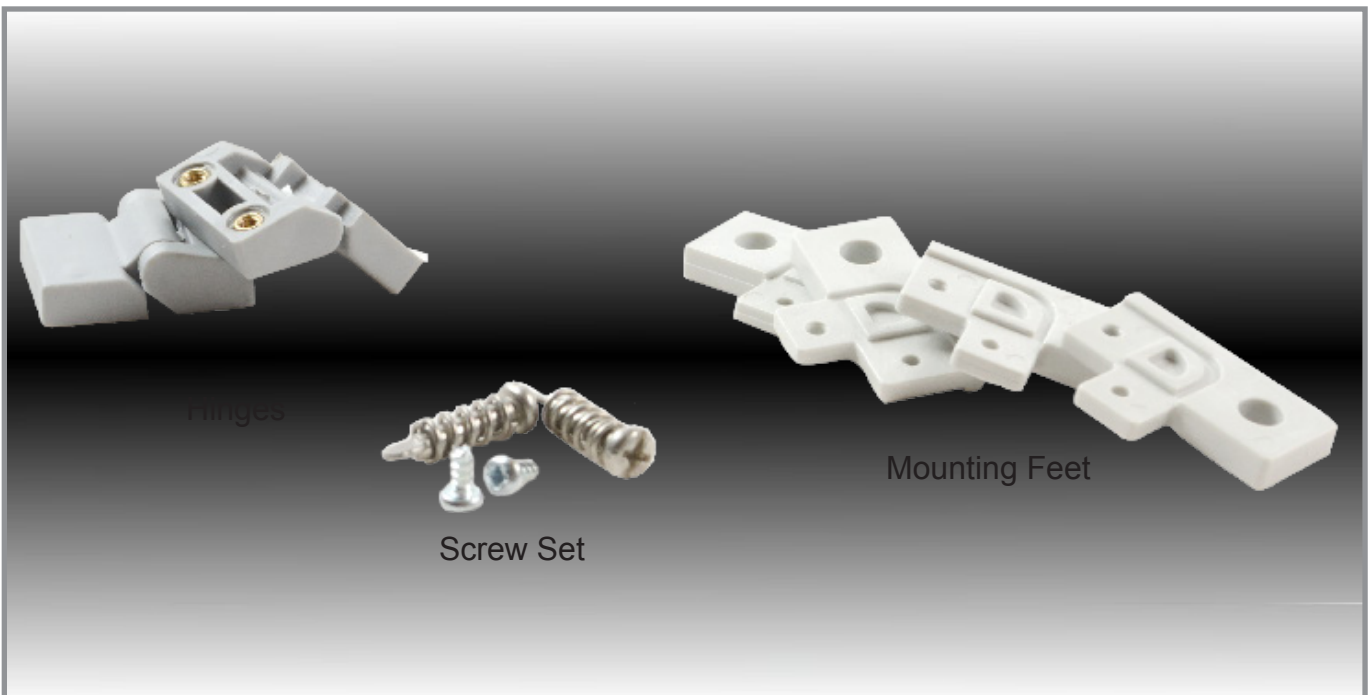

High quality general purpose polycarbonate enclosures used in a variety of applications

- Alarm systems
- Access control
- Fire systems
- Termination / Junction Boxes
- Display panels
- GSM systems
- Meter housing

Mounting does NOT affect IP level

1/4 Turn Stainless steel screws

(Self tapping screws deteriorate fixing and plastic screws are not durable)

17 Different sizes

Not Corrosive

Flame Retardant High Quality Polycarbonate Material (Base & Lid)

Halogen Free

Dimensions			Part Number		QTY PER	Part No
H	W	D	Clear Lid IP65	Grey Lid IP65	BOX	Device Plate Sold Separately
80	80	55	ENL080806C	ENL080806P	20	ENL0808DP
120	80	55	ENL120806C	ENL120806P	20	ENL1208DP
120	80	90	ENL120809C	ENL120809P	20	ENL1208DP
120	120	55	ENL121206C	ENL121206P	10	ENL1212DP
120	120	90	ENL121209C	ENL121209P	8	ENL1212DP
160	80	55	ENL160806C	ENL160806P	12	ENL1608DP
160	80	90	ENL160809C	ENL160809P	15	ENL1608DP
160	120	90	ENL161209C	ENL161209P	8	ENL1612DP
160	160	90	ENL161609C	ENL161609P	10	ENL1616DP
200	120	90	ENL201209C	ENL201209P	10	ENL2012DP
200	150	90	ENL201509C	ENL201509P	10	ENL2015DP
240	120	100	ENL241210C	ENL241210P	4	ENL2412DP
240	160	100	ENL241610C	ENL241610P	5	ENL2416DP
240	160	130	ENL241613C	ENL241613P	5	ENL2416DP
300	230	100	ENL302310C	ENL302310P	2	ENL3023DP
300	230	130	ENL302313C	ENL302313P	2	ENL3023DP
360	200	150	ENL362015C	ENL362015P	2	ENL3620DP