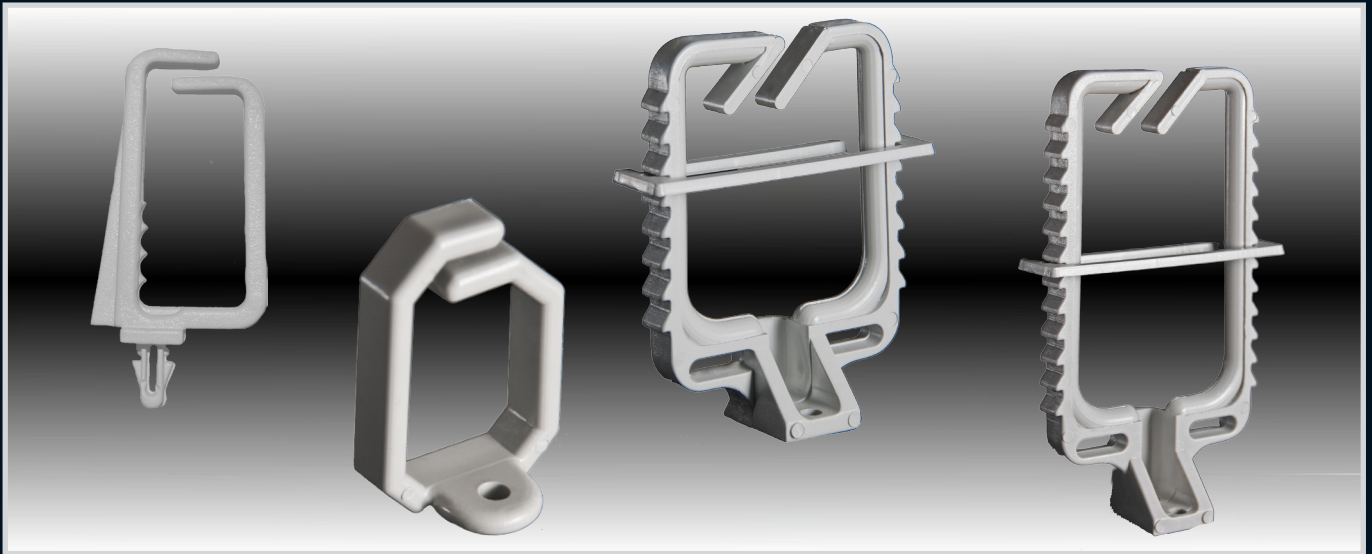

Enclosures

Hinges

Locks

Handles

Accessories

Rotary Operating
Handles

Insulators

Transformer
Equipment

Index

Part Number	Description
FTP-0004	100 PR Jumper Guide
FTP-0005	100 PR Jumper Guide Clip
FTP-0006	300 PR Jumper Guide
FTP-0008	600 PR Jumper Guide

Part Number	Description
FTP-0010	RJ45 - Single Wall Outlet
FTP-0011	RJ45 - Double Wall Outlet