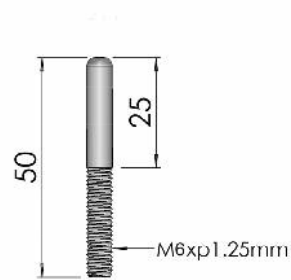

Thumb Screws

Part Number	Description	L (mm)	A (mm)
004-575	6 mm Brass, Chrome Plated	30	24
004-587	6 mm Brass, Chrome Plated	35	29
004-588	6mm Brass, Chrome Plated	40	34
004-589	6mm Brass, Chrome Plated	50	44

Part Number	Description	L (mm)	A (mm)
004-580	8mm Brass, Chrome Plated	40	15

Locating Pin

Part Number	Material and Finish	Description
002-111	Brass Chrome Plated	M6 Locating Pin

Enclosures

Hinges

Locks

Handles