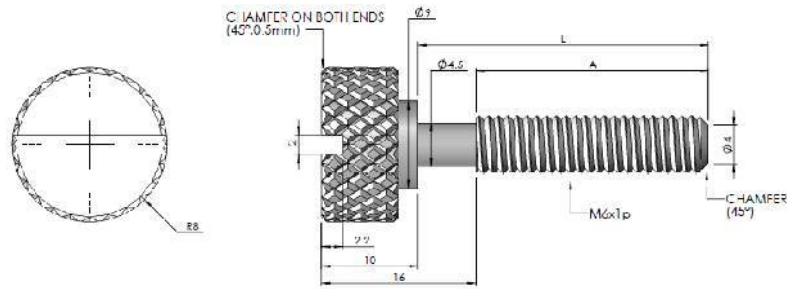

Thumb Screws

Part Number	Description	L (mm)	A (mm)
004-575	6 mm Brass, Chrome Plated	30	24
004-587	6 mm Brass, Chrome Plated	35	29
004-588	6mm Brass, Chrome Plated	40	34
004-589	6mm Brass, Chrome Plated	50	44

Part Number	Description	L (mm)	A (mm)
004-580	8mm Brass, Chrome Plated	40	15

Locating Pin

Part Number	Material and Finish	Description
002-111	Brass Chrome Plated	M6 Locating Pin

Enclosures

Hinges

Locks

Handles