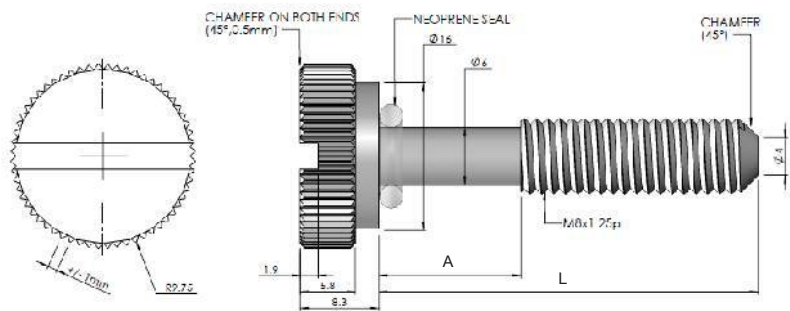

Thumb Screws

Part Number	Description	L (mm)	A (mm)
004-575	6 mm Brass, Chrome Plated	30	24
004-587	6 mm Brass, Chrome Plated	35	29
004-588	6mm Brass, Chrome Plated	40	34
004-589	6mm Brass, Chrome Plated	50	44

Part Number	Description	L (mm)	A (mm)
004-580	8mm Brass, Chrome Plated	40	15

Locating Pin

Part Number	Material and Finish	Description
002-111	Brass Chrome Plated	M6 Locating Pin

Enclosures

Hinges

Locks

Handles