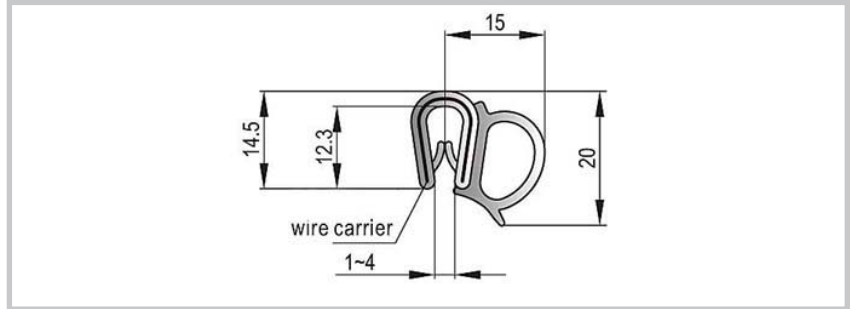

**Rubber Sealing**

**Remarks:**  
Side Mount.

Part Number	Description
007-401	EPDM, with metal core, Soft foam rubber, black

**Remarks:**  
Side Mount.

Part Number	Description
007-402	EPDM, with metal core, Soft foam rubber, black

**Remarks:**  
Top Mount.

Part Number	Description
007-403	EPDM, With metal core, Soft foam rubber, black

**Remarks:**  
Top Mount.

Part Number	Description
007-404	EPDM, With metal core, Soft foam rubber, black

# Accessories

**Remarks:**  
Side Mount

Part Number	Description
007-408	EPDM, With metal core, Soft foam rubber, black

**Remarks:**  
Side Mount

Part Number	Description
007-409	EPDM, With metal core, Soft foam rubber, black

**Remarks:**  
Side Mount

Part Number	Description
007-410	EPDM, With metal core, Soft foam rubber, black

**Remarks:**  
Top Mount

Part Number	Description
007-411	EPDM, With metal core, Soft foam rubber, black