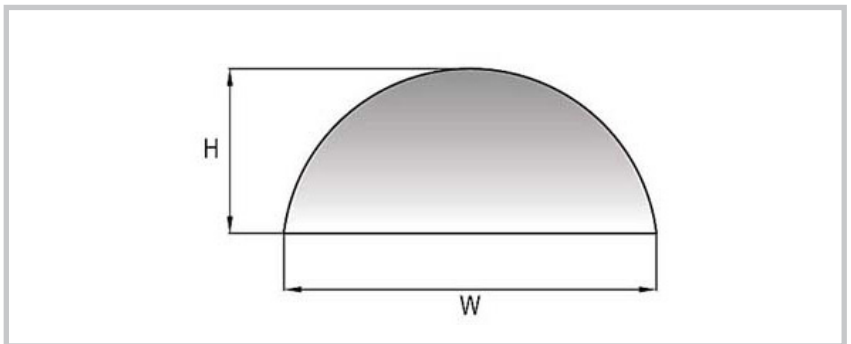

Part Number	Description	H	W
007-716	EPDM, With metal core, Soft foam rubber, black	7	16
007-516	EPDM, With metal core, Soft foam rubber, black	5	16
007-316	EPDM, With metal core, Soft foam rubber, black	3	16
007-816	EPDM, With metal core, Soft foam rubber, black	8	16
007-710	EPDM, With metal core, Soft foam rubber, black	7	10
007-210	EPDM, With metal core, Soft foam rubber, black	12	10