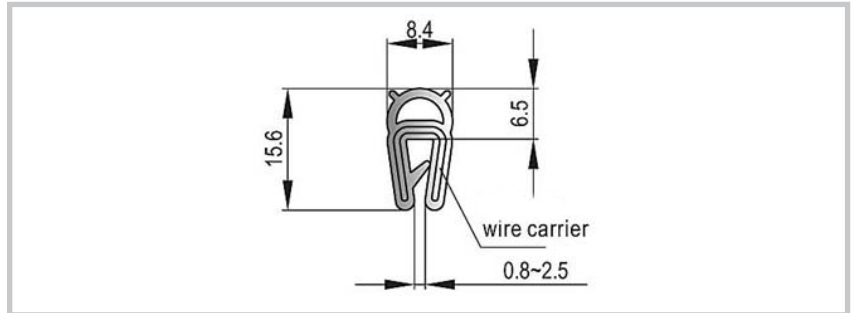

Part Number	Description
007-412	EPDM, With metal core, Soft foam rubber, black