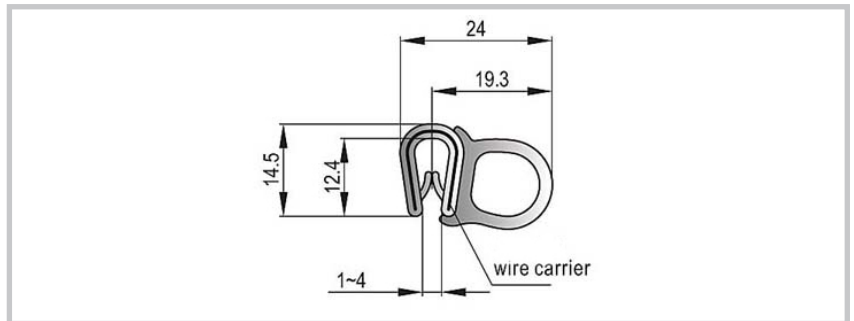

# Accessories

**Remarks:**  
Side Mount

Part Number	Description
007-408	EPDM, With metal core, Soft foam rubber, black

**Remarks:**  
Side Mount

Part Number	Description
007-409	EPDM, With metal core, Soft foam rubber, black

**Remarks:**  
Side Mount

Part Number	Description
007-410	EPDM, With metal core, Soft foam rubber, black

**Remarks:**  
Top Mount

Part Number	Description
007-411	EPDM, With metal core, Soft foam rubber, black