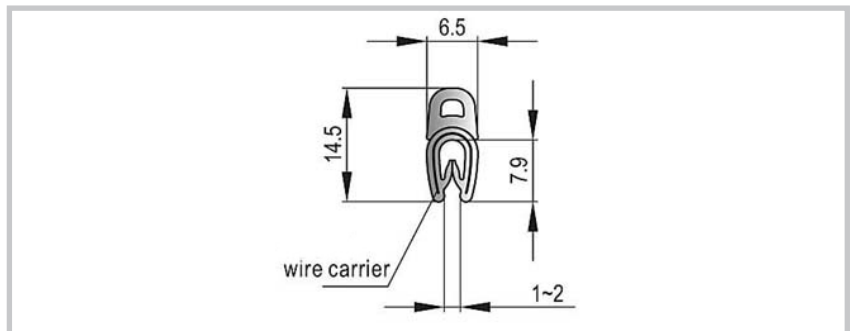

Part Number	Description
007-411	EPDM, With metal core, Soft foam rubber, black