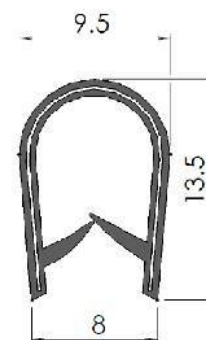

Enclosures

Rubber Edges

Hinges

Locks

Remarks:
Small Edge.

Part Number	Description
007-405	EPDM, Black

Handles

Accessories

Remarks:
Medium Edge.

Part Number	Description
007-406	EPDM, Black

Rotary Operating Handles

Insulators

Remarks:
Large Edge.

Part Number	Material and Finish
007-407	EPDM, Black

Transformer Equipment

Index