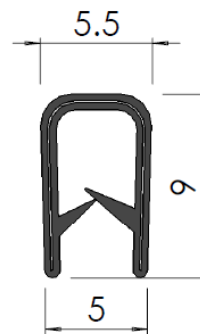

Enclosures

Rubber Edges

Hinges

Locks

Remarks:
Small Edge.

Part Number	Description
007-405	EPDM, Black

Handles

Accessories

Remarks:
Medium Edge.

Part Number	Description
007-406	EPDM, Black

Rotary Operating Handles

Insulators

Remarks:
Large Edge.

Part Number	Material and Finish
007-407	EPDM, Black

Transformer Equipment

Index