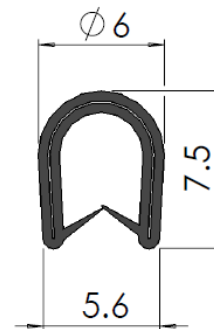

Enclosures

Rubber Edges

Hinges

Locks

Remarks:
Small Edge.

Part Number	Description
007-405	EPDM, Black

Handles

Accessories

Remarks:
Medium Edge.

Part Number	Description
007-406	EPDM, Black

Rotary Operating Handles

Insulators

Remarks:
Large Edge.

Part Number	Material and Finish
007-407	EPDM, Black

Transformer Equipment

Index