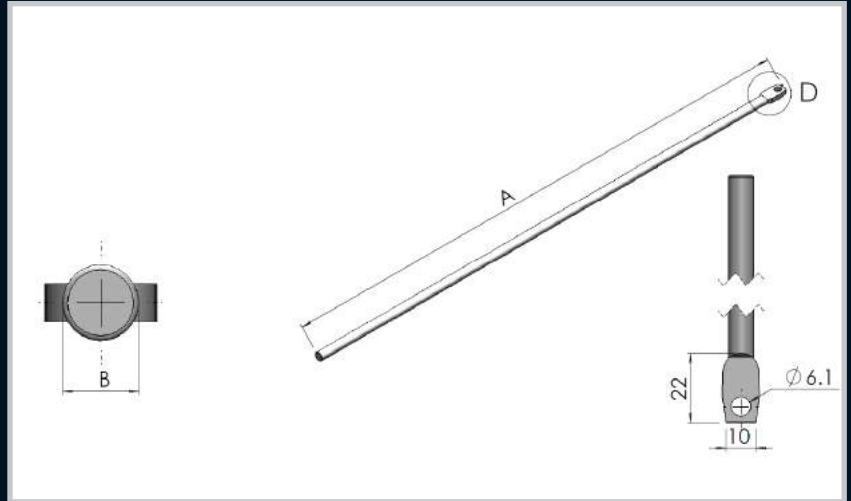

Index

Rods only

Remarks:
It has a 8mm diameter.
Refer to page 137 for compatible cams.

Part Number	Description	Material and Finish
1010130/ROD	Rod only 200mm	Mild Steel
1010130S/SROD	Rod only 200mm	Stainless Steel
1010131/ROD	Rod only 320mm	Mild Steel
1010131S/SROD	Rod only 320mm	Stainless Steel
1010132/ROD	Rod only 450mm	Mild Steel
1010132S/SROD	Rod only 450mm	Stainless Steel
1010133/ROD	Rod only 520mm	Mild Steel
1010133S/SROD	Rod only 520mm	Stainless Steel
1010134/ROD	Rod only 720mm	Mild Steel
1010134S/SROD	Rod only 720mm	Stainless Steel
1010135/ROD	Rod only 1000mm	Mild Steel
1010135S/SROD	Rod only 1000mm	Stainless Steel
1010136/ROD	Rod only 1300mm	Mild Steel