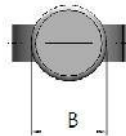

Index

Rods Only

Remarks:
It has a 8mm diameter.

Part Number	Description	Material and Finish
1010130/ROD	Rod only 200mm	Mild Steel
1010130S/SROD	Rod only 200mm	Stainless Steel
1010131/ROD	Rod only 320mm	Mild Steel
1010131S/SROD	Rod only 320mm	Stainless Steel
1010132/ROD	Rod only 450mm	Mild Steel
1010132S/SROD	Rod only 450mm	Stainless Steel
1010133/ROD	Rod only 520mm	Mild Steel
1010133S/SROD	Rod only 520mm	Stainless Steel
1010134/ROD	Rod only 720mm	Mild Steel
1010134S/SROD	Rod only 720mm	Stainless Steel
1010135/ROD	Rod only 1000mm	Mild Steel
1010135S/SROD	Rod only 1000mm	Stainless Steel
1010136/Rod	Rod only 1300mm	Mild Steel