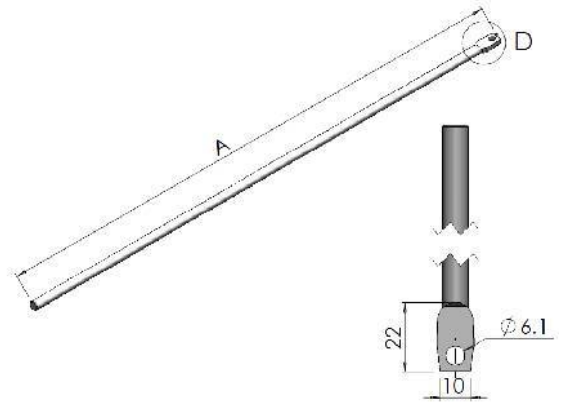

Enclosures

Hinges

Locks

Handles

Accessories

Rotary Operating
Handles

Insulators

Transformer
Equipment

Index

Rods Only

Remarks:
It has a 8mm diameter.

Part Number	Description	Material and Finish
1010130/ROD	Rod only 200mm	Mild Steel
1010130S/SROD	Rod only 200mm	Stainless Steel
1010131/ROD	Rod only 320mm	Mild Steel
1010131S/SROD	Rod only 320mm	Stainless Steel
1010132/ROD	Rod only 450mm	Mild Steel
1010132S/SROD	Rod only 450mm	Stainless Steel
1010133/ROD	Rod only 520mm	Mild Steel
1010133S/SROD	Rod only 520mm	Stainless Steel
1010134/ROD	Rod only 720mm	Mild Steel
1010134S/SROD	Rod only 720mm	Stainless Steel
1010135/ROD	Rod only 1000mm	Mild Steel
1010135S/SROD	Rod only 1000mm	Stainless Steel
1010136/Rod	Rod only 1300mm	Mild Steel