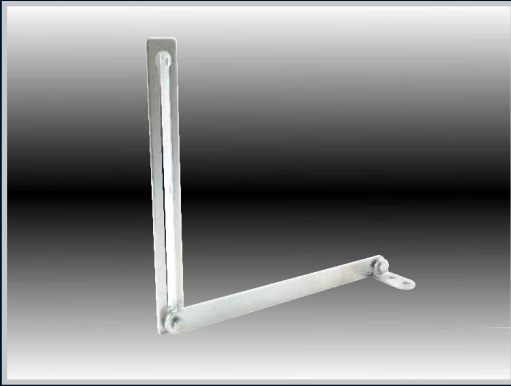

Enclosures

Heavy Duty Cover Stay

Part Number	Description
DS180M/S	Mild steel
DS180S/S	Stainless Steel

Hinges

Locks

Handles

Accessories

Part Number	Description
DSS90M/S	Mild Steel

Rotary Operating Handles

Insulators

Transformer Equipment

Remarks:
Compact design in 316 stainless steel

Part Number	Description
DS120S	316 Grade Stainless Steel

Index