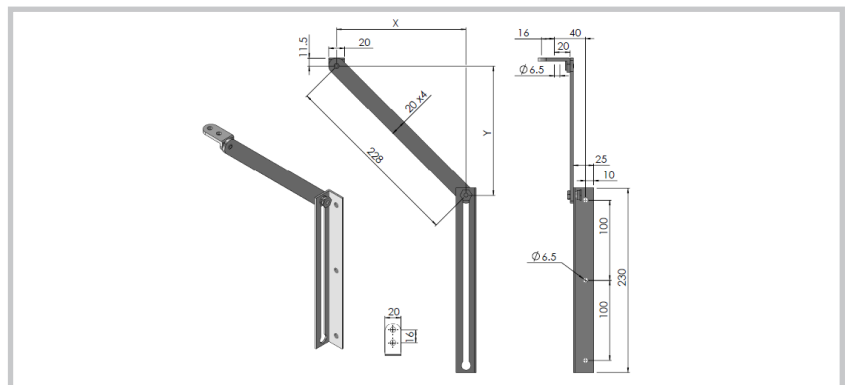

## Label Holders

Part Number	Description	L1	P	L2	W1	W2	N1	N2	T	D1
222610	ZDC Black	138	132	119	31	19	125	25	5.5	M4
222610S	ZDC Black	88	82	71	19	8.5	76	12.5	7	M4

## Heavy Duty Cover Stay

Part Number	Description
DS180M/S	Mild steel
DS180S/S	Stainless Steel

Part Number	Description
DSS90M/S	Mild Steel