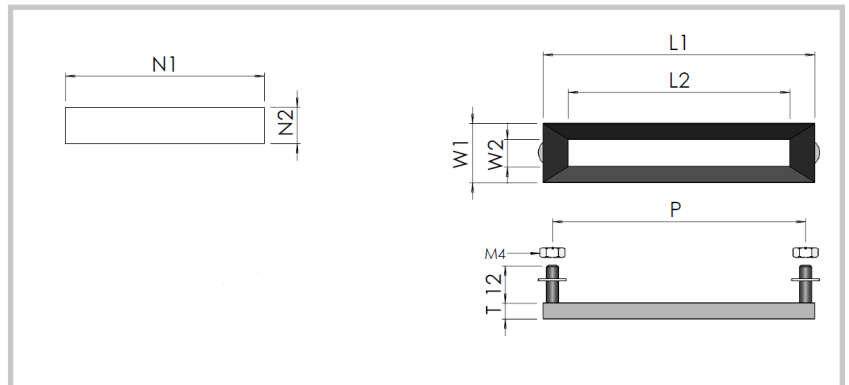

## Label Holders

Part Number	Description	L1	P	L2	W1	W2	N1	N2	T	D1
222610	ZDC Black	138	132	119	31	19	125	25	5.5	M4
222610S	ZDC Black	88	82	71	19	8.5	76	12.5	7	M4

## Heavy Duty Cover Stay

Part Number	Description
DS180M/S	Mild steel
DS180S/S	Stainless Steel

Part Number	Description
DSS90M/S	Mild Steel