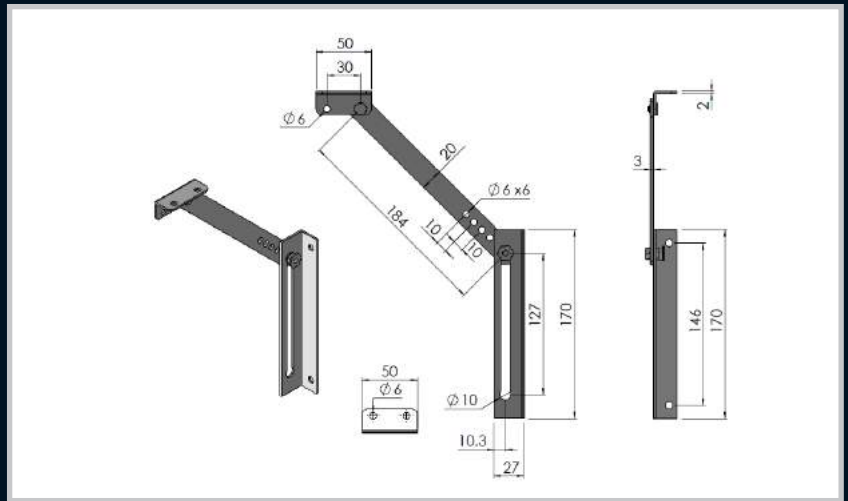

Enclosures

Heavy Duty Cover Stay

Part Number	Description
DS180M/S	Mild steel
DS180S/S	Stainless Steel

Hinges

Locks

Handles

Accessories

Part Number	Description
DSS90M/S	Mild Steel

Rotary Operating Handles

Insulators

Transformer Equipment

Remarks:
Compact design in 316 stainless steel

Part Number	Description
DS120S	316 Grade Stainless Steel

Index