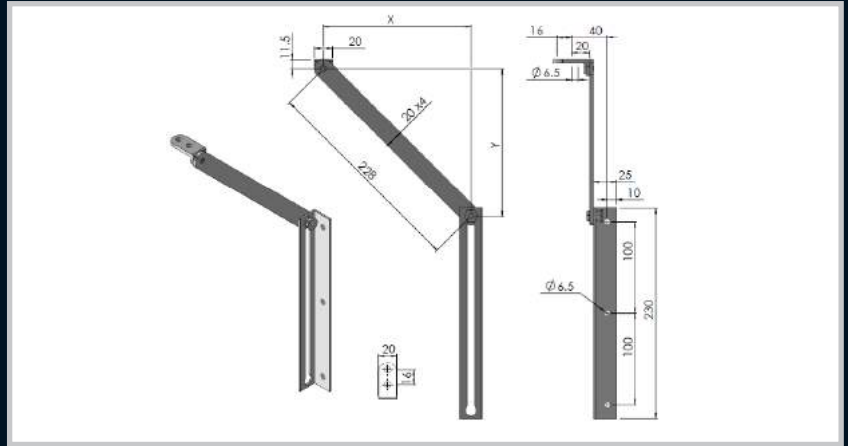

Enclosures

Heavy Duty Cover Stay

Part Number	Description
DS180M/S	Mild steel
DS180S/S	Stainless Steel

Hinges

Locks

Handles

Accessories

Part Number	Description
DSS90M/S	Mild Steel

Rotary Operating Handles

Insulators

Transformer Equipment

Remarks:
Compact design in 316 stainless steel

Part Number	Description
DS120S	316 Grade Stainless Steel

Index