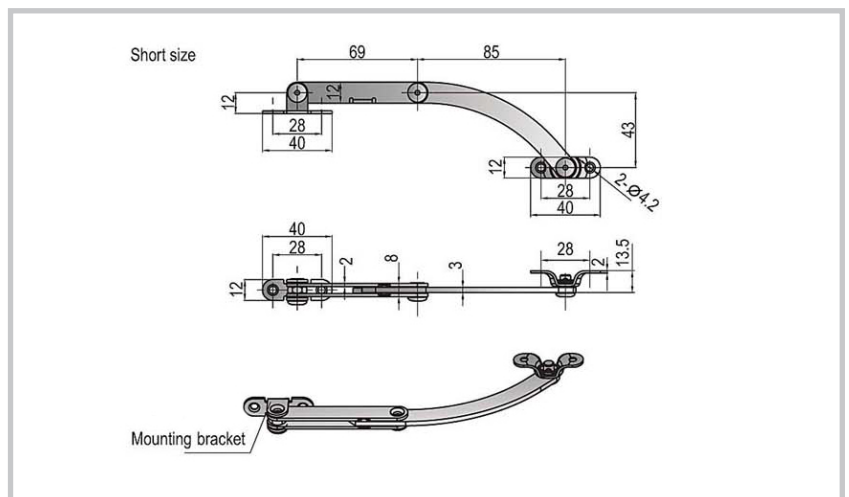

## Label Holders

Part Number	Description	L1	P	L2	W1	W2	N1	N2	T	D1
222610	ZDC Black	138	132	119	31	19	125	25	5.5	M4
222610S	ZDC Black	88	82	71	19	8.5	76	12.5	7	M4

## Heavy Duty Cover Stay

Part Number	Description
DS180M/S	Mild steel
DS180S/S	Stainless Steel

Part Number	Description
DSS90M/S	Mild Steel