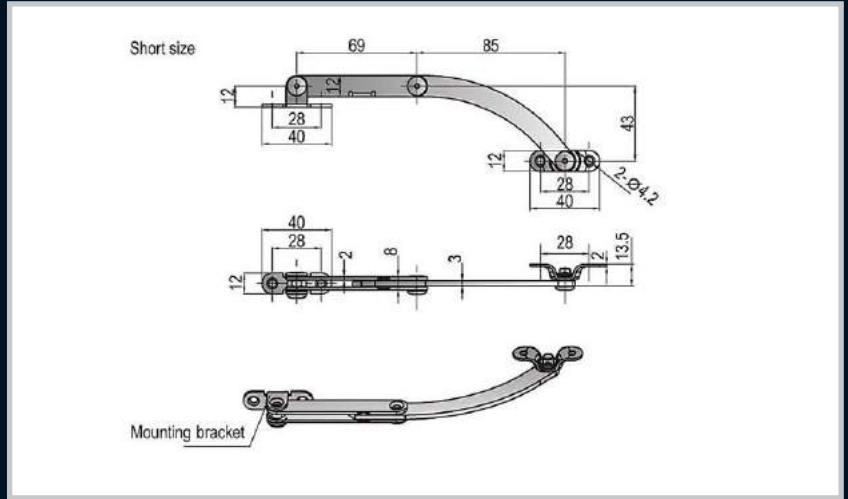

Enclosures

Heavy Duty Cover Stay

Part Number	Description
DS180M/S	Mild steel
DS180S/S	Stainless Steel

Hinges

Locks

Handles

Accessories

Part Number	Description
DSS90M/S	Mild Steel

Rotary Operating Handles

Insulators

Transformer Equipment

Remarks:
Compact design in 316 stainless steel

Part Number	Description
DS120S	316 Grade Stainless Steel

Index