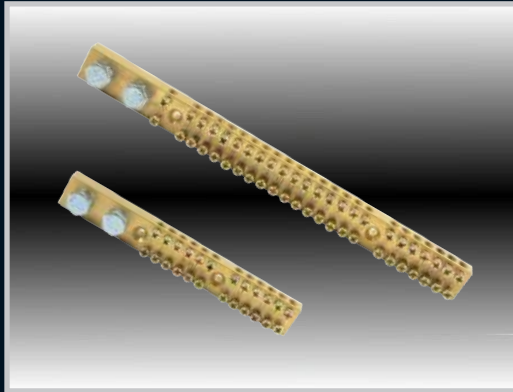

DE Series Neutral Bars

Remarks:
 2x M8 Screws for 165 Amp cables.
 2x M4 Posi- drive screws per numbered tunnel.
 Bar size: 19.1 x 9.5mm brass.

Part Number	Description
ENB-DE6	DE range - Neutral Bar 6 Way
ENB-DE12	DE range - Neutral Bar 12 Way
ENB-DE18	DE range - Neutral Bar 18 Way
ENB-DE24	DE range - Neutral Bar 24 Way
ENB-DE30	DE range - Neutral Bar 30 Way
ENB-DE36	DE range - Neutral Bar 36 Way
ENB-DE42	DE range - Neutral Bar 42 Way
ENB-DE48	DE range - Neutral Bar 48 Way
ENB-DE54	DE range - Neutral Bar 54 Way
ENB-DE60	DE range - Neutral Bar 60 Way
ENB-DE72	DE range - Neutral Bar 72 Way
ENB-DE84	DE range - Neutral Bar 84 Way
ENB-DE96	DE range - Neutral Bar 96 Way
ENB-DE108	DE range - Neutral Bar 108 Way

Enclosures

Hinges

Locks

Handles

Accessories

Rotary Operating Handles

Insulators

Transformer Equipment